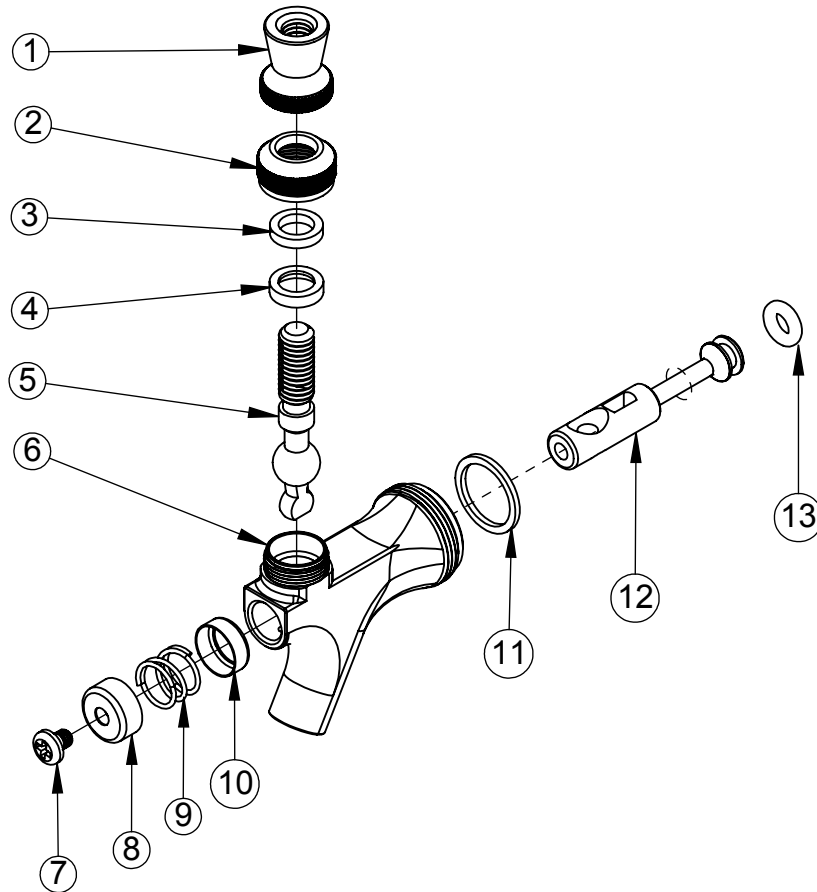

BF1001SC

SELF CLOSING CHROME FAUCET
WITH BRASS LEVER

ITEM NO:

PART NO:

DESCRIPTION:

1	70105	COLLAR, FAUCET, CHROME
2	70166-01	BONNET, FAUCET
3	70108	WASHER, FRICTION
4	70104	WASHER, BALL
5	70102-01	LEVER, FAUCET, BRASS
6	70101-01	BODY, FAUCET, CHROME
7	4321-1	SCREW, S/S
8	4321-2	RETAINER, S/S
9	4321-3	SPRING
10	4321-4	SPRING RETAINER, S/S
11	70107	GASKET, FAUCET, BODY
12	4322LN	SHAFT, SELF-CLOSING, CHROME
13	4324N	O-RING, SHAFT