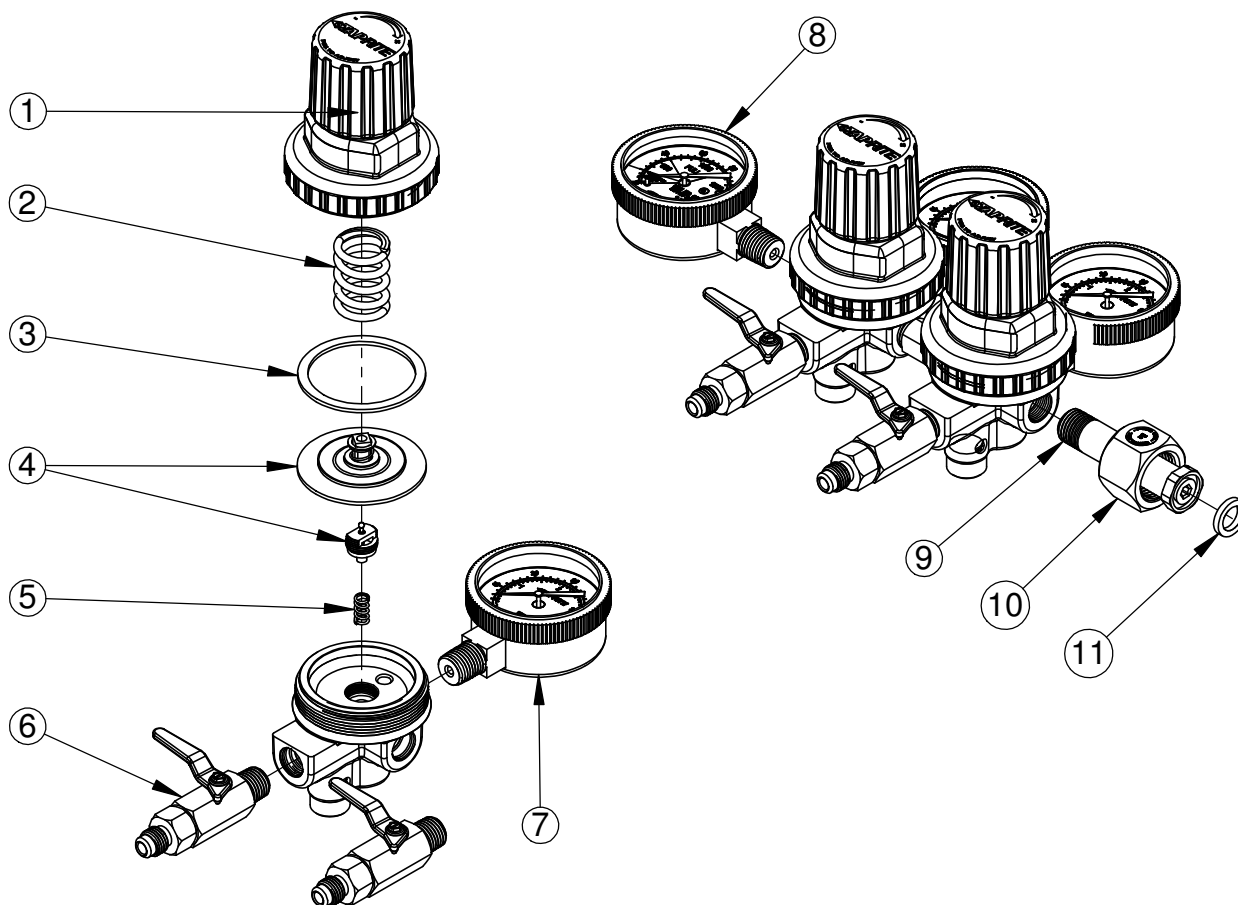

T752HP-02 REGULATOR ASSEMBLY

PARTS BREAKDOWN

<u>ITEM</u>	<u>PART NO</u>	<u>DESCRIPTION</u>
1.	740-604	-POLY BONNET ASSEMBLY, RED CAP
2.	***	-LOW PRESSURE DIAPHRAGM SPRING
3.	***	-DIAPHRAGM/BONNET GASKET
4.	7740-15	-DIAPHRAGM REPAIR KIT - 2" BALL/SOCKET TYPE DIAPHRAGM, CAPSULE, AND FLAT SEAL (ITEM 11)
5.	***	-CAPSULE SPRING
6.	6600C	-1/4" SAE FLARE SHUTOFF WITH BALL CHECK
7.	624	-60 PSI GAUGE
8.	6603-2000	-2000 PSI TANK GAUGE, LEFT HAND THREAD
9.	C740-12	-CO2 TANK NIPPLE WITH FLAT SEAL, LEFT HAND THREAD
10.	440-13UD	-CO2 TANK NUT
11.	440-17R	-FLAT SEAL FOR CO2 TANK FITTING

*** NOT NORMALLY REPLACED WHEN REPAIRING REGULATOR