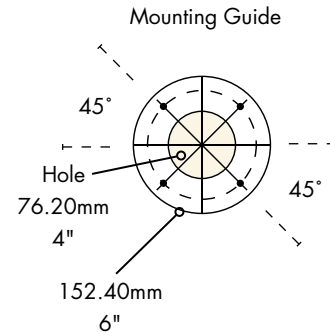

Part No.	Faucets	Finish	Dispense System	Shipping Weight	Box Dimensions
<input type="checkbox"/> METRO-T-4PSSKR*	4	Polished S/S	Kool-Rite (Glycol)	15 kg 33 lbs	1143mm L x 927mm W x 406mm H 45"L x 36 1/2"W x 16"H
<input type="checkbox"/> METRO-T-4PVDKR*	4	PVD Brass	Kool-Rite (Glycol)	15 kg 33 lbs	1143mm L x 927mm W x 406mm H 45"L x 36 1/2"W x 16"H

 Certified

Dimensions

BEER:
6.35mm (1/4") O.D. Stainless Steel
with 7.94mm - 9.52mm (5/16" - 3/8") Barb Fittings

GLYCOL:
9.52mm (3/8") O.D. Copper
with 9.52mm (3/8") Barb Fittings

Copyright ©2007 Micro Matic USA, Inc. All Rights Reserved. 00108.D1106 11-07