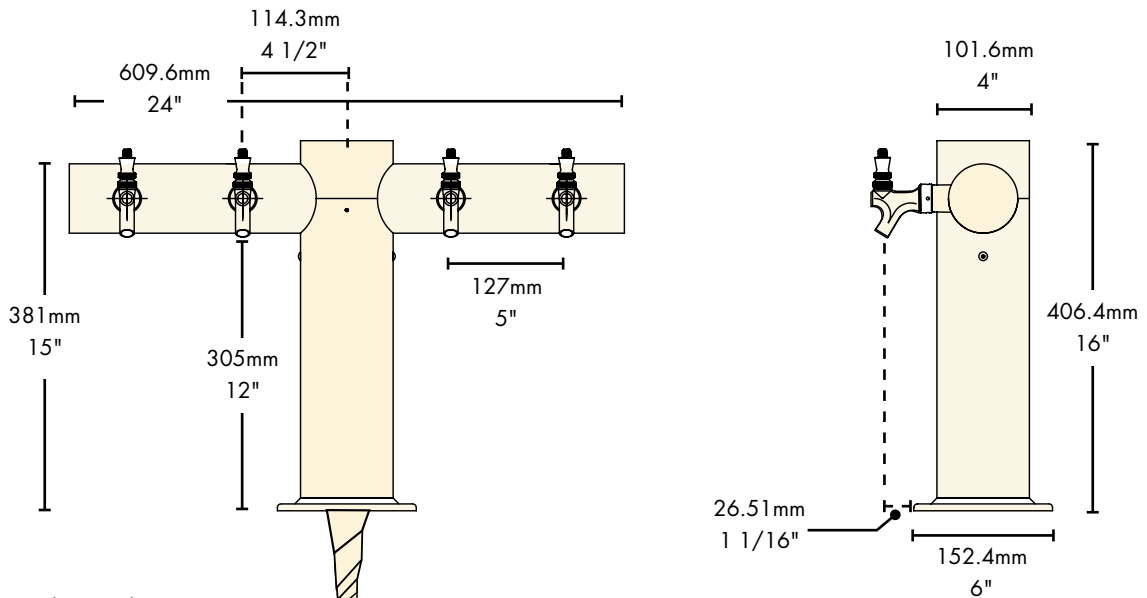

 The integrated Kool-Rite module provides optimum cooling at the point of dispense. Modular construction makes the installation process as simple as PLUG "N" POUR.

Specifications

Micro Matic reserves the right to change specifications without notice.

Part No.	Faucets	Finish	Dispense System	Shipping Weight	Box Dimensions
<input type="checkbox"/> METRO-T-4PSSKR*	4	Polished S/S	Kool-Rite (Glycol)	15 kg 33 lbs	1143mm L x 927mm W x 406mm H 45"L x 36 1/2"W x 16"H
<input type="checkbox"/> METRO-T-4PVDKR*	4	PVD Brass	Kool-Rite (Glycol)	15 kg 33 lbs	1143mm L x 927mm W x 406mm H 45"L x 36 1/2"W x 16"H

 Certified

Dimensions

BEER:
6.35mm (1/4") O.D. Stainless Steel
with 7.94mm - 9.52mm (5/16" - 3/8") Barb Fittings

GLYCOL:
9.52mm (3/8") O.D. Copper
with 9.52mm (3/8") Barb Fittings

Copyright ©2007 Micro Matic USA, Inc. All Rights Reserved. 00108.D1106 11-07