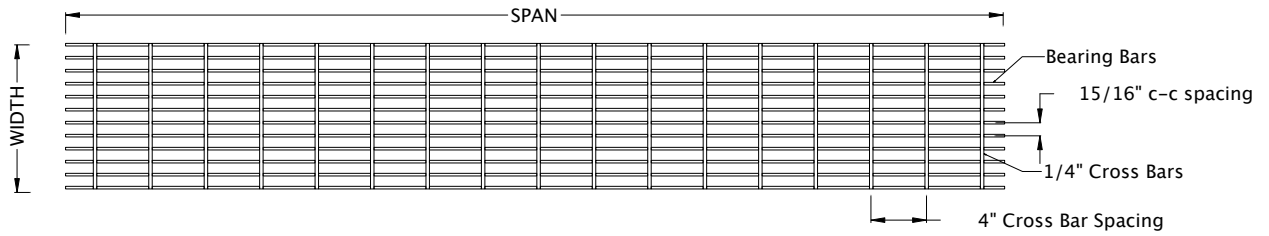

Available Widths			
8-5/8"	16-1/8"	23-5/8"	31-1/8"
9-9/16"	17-1/16"	24-9/16"	32-1/16"
10-1/2"	18"	25-1/2"	33"
11-7/16"	18-15/16"	26-7/16"	33-15/16"
12-3/8"	19-7/8"	27-3/8"	34-7/8"
13-5/16"	20-13/16"	28-5/16"	35-13/16"
14-1/4"	21-3/4"	29-1/4"	
15-3/16"	22-11/16"	30-3/16"	

SPANS UP TO 24'

Available Alloys
Steel
Galvanized Steel
Stainless Steel

Bearing Bar Options	
1" x 3/16"	1-3/4" x 3/16"
1-1/4" x 3/16"	2" x 3/16"
1-1/2" x 3/16"	2-1/4" x 3/16"

Welded Construction

No Banding