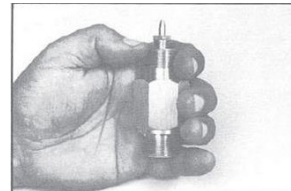

1. Grafoil can be installed in the bonnet over a dummy trim as shown in Figure 1.

Figure 1:

2. Fill the cavity with the Grafoil rings, tamping into the cavity with a packing tool or piece of appropriate size copper tubing as shown in Figure 2, until cavity is full with a couple threads showing.

Figure 2:

3. Screw gland in and tighten to compress packing. Remove gland and blow or pick out any small pieces that may be in the threads. See Figure 3.

Figure 3:

4. Replace gland finger tight and remove dummy stem Figure 4 and replace with new innervalve and stem. Tighten packing gland and test seal at final assembly the same as with chevron ring packing.