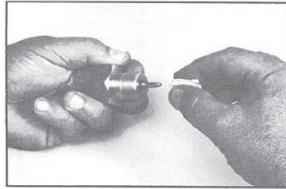

Grafoil packing is available in preformed rings to fit standard packing cavities for all Research Control Valves. For higher temperature applications, Grafoil has the physical properties to provide sealing at temperatures greater than the upper limits of standard PTFE or Kalrez. If the application is quick opening (on-off) and Grafoil packing is used, the standard actuator will work with higher operating pressure. If the application is to provide proportional control, a positioner should be used to overcome additional drag or hysteresis. Grafoil packing has a propensity to increase the friction on the trim.

1. Grafoil can be installed in the bonnet over a dummy trim as shown in Figure 1.

Figure 1:

2. Fill the cavity with the Grafoil rings, tamping into the cavity with a packing tool or piece of appropriate size copper tubing as shown in Figure 2, until cavity is full with a couple threads showing.

Figure 2:

3. Screw gland in and tighten to compress packing. Remove gland and blow or pick out any small pieces that may be in the threads. See Figure 3.

Figure 3:

4. Replace gland finger tight and remove dummy stem Figure 4 and replace with new innervalve and stem. Tighten packing gland and test seal at final assembly the same as with chevron ring packing.