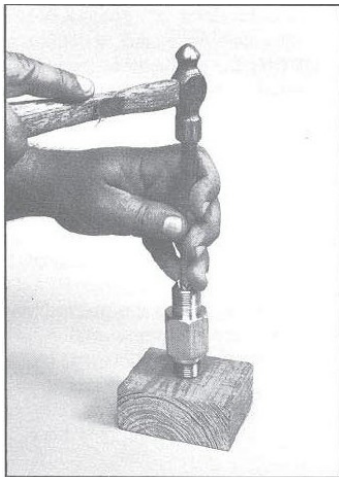

Grafoil packing is available in preformed rings to fit standard packing cavities for all Research Control Valves. For higher temperature applications, Grafoil has the physical properties to provide sealing at temperatures greater than the upper limits of standard PTFE or Kalrez. If the application is quick opening (on-off) and Grafoil packing is used, the standard actuator will work with higher operating pressure. If the application is to provide proportional control, a positioner should be used to overcome additional drag or hysteresis. Grafoil packing has a propensity to increase the friction on the trim.

1. Grafoil can be installed in the bonnet over a dummy trim as shown in Figure 1.

Figure 1:

2. Fill the cavity with the Grafoil rings, tamping into the cavity with a packing tool or piece of appropriate size copper tubing as shown in Figure 2, until cavity is full with a couple threads showing.

Figure 2:

3. Screw gland in and tighten to compress packing. Remove gland and blow or pick out any small pieces that may be in the threads. See Figure 3.

Figure 3:

4. Replace gland finger tight and remove dummy stem Figure 4 and replace with new innervalve and stem. Tighten packing gland and test seal at final assembly the same as with chevron ring packing.