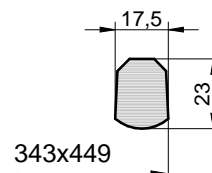

Item	Article No.	Designation	Qty
1	7TA2600	FRAME	1
2	7CA2600	COVER	1
3	9620	GASKET G/R 165	1
4	95421	CIRCLIP RING §10	2
5	95031	SCREW TE M12X50	1
6	95209	SELF LOCKING NUT M12	2
7	91008	SPINDLE M16 L=110	1
8	94031	HANDLE VI/165A	1
9	97052	WASHER §34x§25 SP 3	1
10	71004	ARM	1
11	91030	SPINDLE M12X166	1
12	97257	TUBE L=124	1
13	93006	PIN §12X30	2

**NEW GASKET (starting from June 2002)**

Article No.	Material	COLOR	Temperature
96200	NBR	WHITE RAL 9016	-30°/110°C
96201	EPDM	GREY RAL7040	-15°/90°C
96205	SILICONE	CLEAR WHITE	-50°/200°C
96206	FKM	BLACK RAL 9017	-10°/250°C