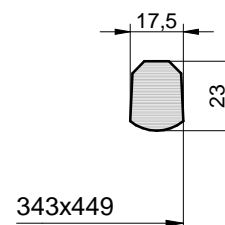

Item	Article No.	Designation	Qty
1	7TA2700	FRAME	1
2	7CA2700	COVER	1
3	9620	GASKET G/R165	1
4	95031	SCREW TE M12X50	1
5	95209	SELF LOCKING NUT M12	2
6	93006	PIN §12X30	2
7	95421	CIRCLIP RING §10	2
8	91008	SPINDLE M16 L=110	1
9	97052	WASHER §34x§25 SP 3	1
10	94031	HANDLE VI/165A	1
11	71005	ARM	1
12	91030	SPINDLE M12X166	1
13	97257	TUBE L=124	1

NEW GASKET (starting from June 2002)

Article No.	Material	COLOR	Temperature
96200	NBR	WHITE RAL 9016	-30°/ 110°C
96201	EPDM	GREY RAL7040	-15°/ 90°C
96205	SILICONE	CLEAR WHITE	-50°/200°C
96206	FKM	BLACK RAL 9017	-10°/250°C