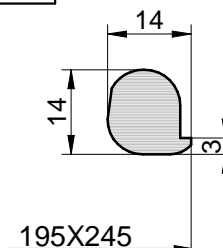

Item	Article No.	Designation	Qty
1	7TA2500	FRAME	1
2	7CA2500	COVER	1
3	9602	GASKET G/295	1
4	71000	ARM	1
5	93002	PIN §10X56	1
6	95420	CIRCLIP RING §8	1
7	95021	SCREW TE M10X60	1
8	95012	SCREW TE M10X30	1
9	91001	SPINDLE M10 L=105	1
10	95206	SELF LOCKING NUT M10	2
11	94161	HANDLE MEC/60A M10	1
12	97307	BLU CAP	1

**NEW GASKET (starting from April 2009)**

Article No.	Material	COLOR	Temperature
96020	NBR	WHITE RAL 9016	-30°/ 110°C
96021	EPDM	GREY RAL7040	-15°/ 90°C
96025	SILICON	CLEAR WHITE	-50°/200°C
96026	FKM	BLACK RAL 9017	-10°/ 250°C