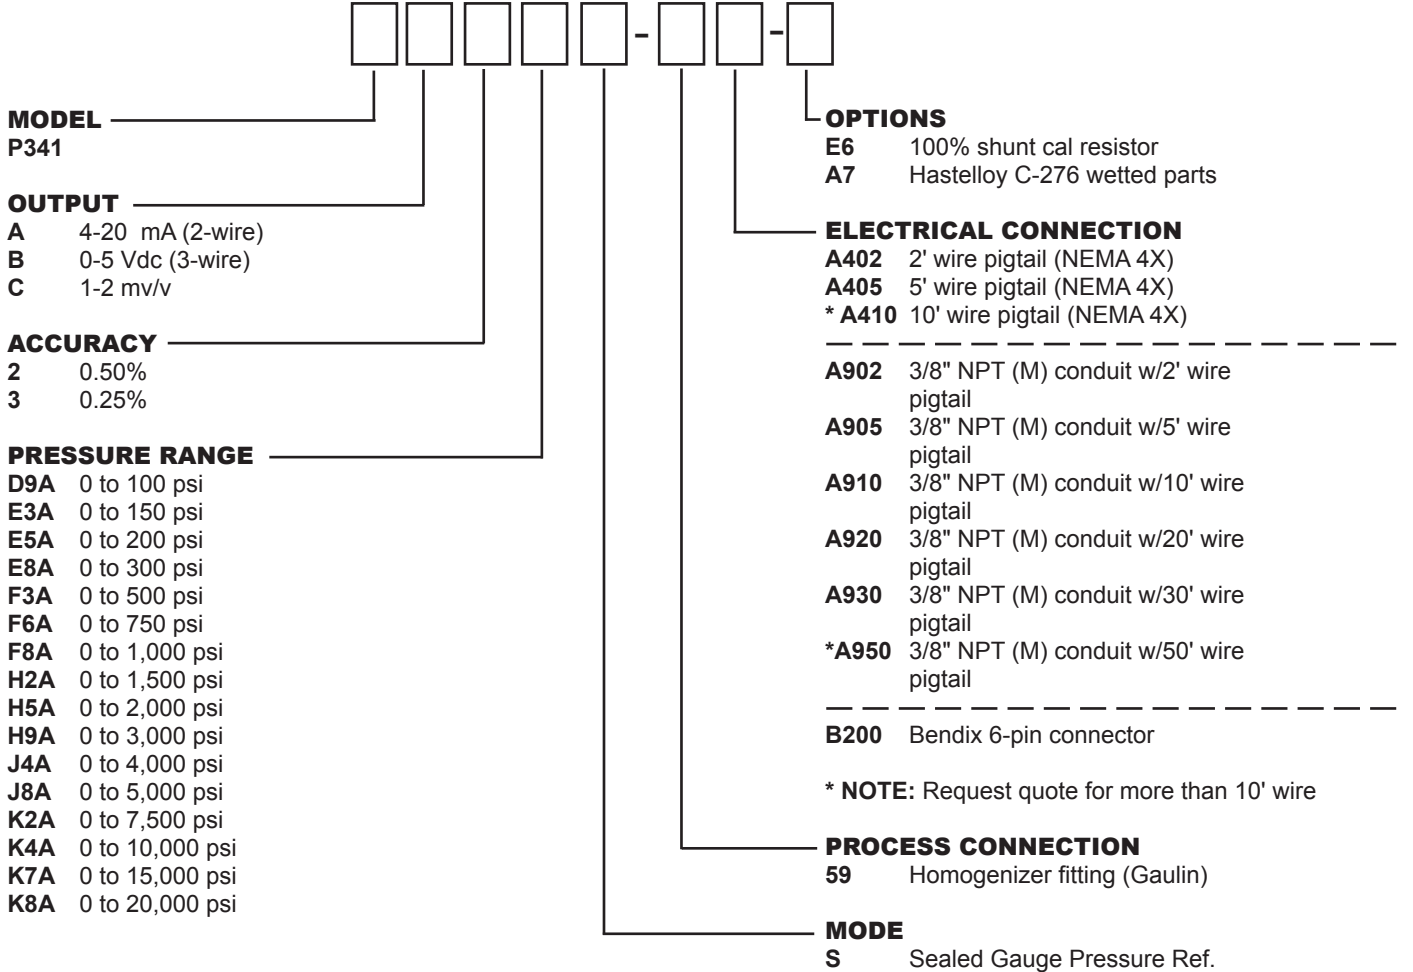

TEL-TRU PRESSURE TRANSMITTERS

Sanitary Series Model P341 - Homogenizer

HOW TO ORDER EXAMPLE:

Sanitary, 4-20 mA, 0.50% Accuracy, 0 to 3000 psi, Sealed Pressure, Homogenizer fitting, 2 ft. Wire Pigtail (NEMA 4X), Hastelloy C-276 wetted parts.

Example: **P341 A 2 H9A S - 59 A410 - A7**

ACCESSORIES (to be ordered separately)
P341-01 Homogenizer flange 1-1/8"
P341-02 Homogenizer flange 7/8"

PRICES INCLUDE:
• Certificate of Calibration (directly traceable to NIST)

IMPORTANT NOTE:
Available Upon Request--Additional Options (consult factory):

- Process Connections
- Electrical Connections and more than 10' wire
- Pressure Ranges/Unit of Measure