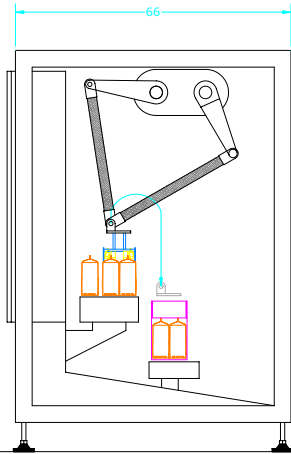

**Product Placement**

**Product Pick**

**Front View**

DAIRY PACKER

This Information Is The Property Of <b>Switchback Group</b> DO NOT Reproduce Without Permission NOTICE: THIS DRAWING IN DESIGN AND DETAIL IS OUR PROPERTY. ALL RIGHTS OF DESIGN OR INVENTION ARE RESERVED.		<b>Switchback Group</b>	
UNLESS OTHERWISE SPECIFIED, DIMENSIONS ARE IN INCHES AND THE TOLERANCES ARE SHOWN TO THE RIGHT.		TITLE: <b>Floorplan - Model SL-4VS Single Head Servo Product Loader</b>	
DATE: 5-20-08	PAGE 1 OF 1	DRAWING NO.	REV.
PLOT SCALE: none	DWG BY: JRZ	FP-SL4V-011	00
SIZE: C engineering format			