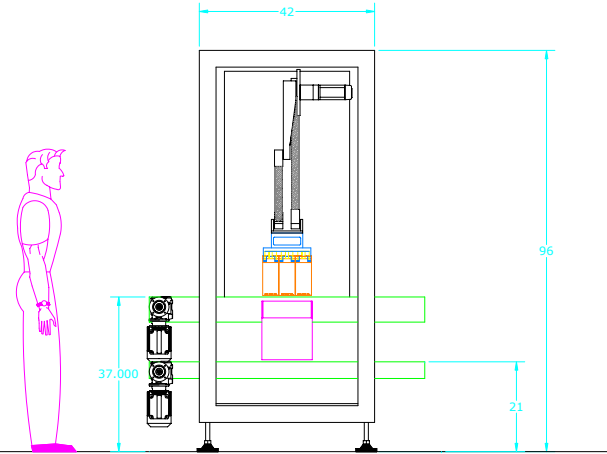

**Product Placement**

**Product Pick**

**Front View**

DAIRY PACKER

This Information Is The Property Of <b>Switchback Group</b> DO NOT Reproduce Without Permission NOTICE: THIS DRAWING IN DESIGN AND DETAIL IS OUR PROPERTY. ALL RIGHTS OF DESIGN OR INVENTION ARE RESERVED.		<b>Switchback Group</b>	
UNLESS OTHERWISE SPECIFIED, DIMENSIONS ARE IN INCHES AND THE TOLERANCES ARE SHOWN TO THE RIGHT.		TITLE: <b>Floorplan - Model SL-4VS Single Head Servo Product Loader</b>	
DATE: 5-20-08	PAGE 1 OF 1	DRAWING NO.	REV.
PLOT SCALE: none	DWG BY: JRZ	FP-SL4V-011	00
SIZE: C engineering format			