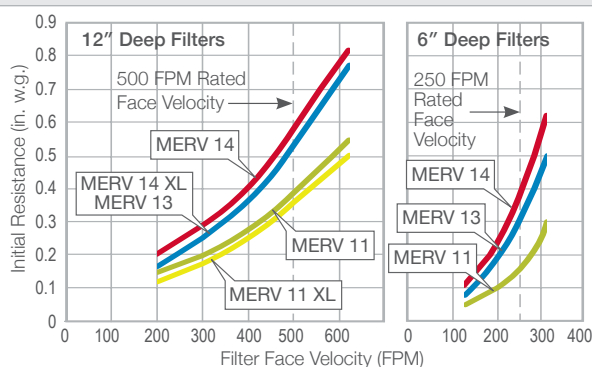

Initial Resistance vs. Filter Face Velocity

Product Information

Part Number	Nominal Size Inches (W x H x D)	Gross Media Area (sq. ft.)	Rated Airflow Capacity (SCFM)	Std. Pkg. Qty. per Carton	Shipping Wt. Lbs. per Box (± 7%)	Cubic Ft.
Single Header Standard Sizes						
This product is also available in double header and reverse flow configurations.						
MERV 14 Rated Filter Face Velocity: 500 FPM						
331-946-148	24 x 24 x 12	125	2,000	1	19.0	4.7
331-946-189	20 x 24 x 12	103	1,650	1	16.5	3.6
331-946-136	20 x 20 x 12	84	1,400	1	14.0	3.0
331-946-150	12 x 24 x 12	57	1,000	1	11.5	2.2
MERV 14 Rated Filter Face Velocity: 250 FPM						
331-946-147	24 x 24 x 6	60	1,000	2	21.0	4.7
331-946-188	20 x 24 x 6	49	825	2	18.5	4.0
331-946-135	20 x 20 x 6	40	700	2	16.5	3.3
331-946-149	12 x 24 x 6	27	500	2	13.5	2.4
MERV 13 Rated Filter Face Velocity: 500 FPM						
331-765-148	24 x 24 x 12	105	2,000	1	18.0	4.3
331-765-189	20 x 24 x 12	86	1,650	1	15.5	3.6
331-765-136	20 x 20 x 12	70	1,400	1	13.0	3.0
331-765-150	12 x 24 x 12	47	1,000	1	10.5	2.2
MERV 13 Rated Filter Face Velocity: 250 FPM						
331-765-147	24 x 24 x 6	50	1,000	2	19.5	4.7
331-765-188	20 x 24 x 6	41	825	2	17.0	4.0
331-765-135	20 x 20 x 6	33	700	2	15.0	3.3
331-765-149	12 x 24 x 6	22	500	2	12.0	2.4
MERV 11 Rated Filter Face Velocity: 500 FPM						
331-953-148	24 x 24 x 12	105	2,000	1	18.0	4.3
331-953-189	20 x 24 x 12	86	1,650	1	15.5	3.6
331-953-136	20 x 20 x 12	70	1,400	1	13.0	3.0
331-953-150	12 x 24 x 12	47	1,000	1	10.5	2.2
MERV 11 Rated Filter Face Velocity: 250 FPM						
331-953-147	24 x 24 x 6	50	1,000	2	19.5	4.7
331-953-188	20 x 24 x 6	41	825	2	17.0	4.0
331-953-135	20 x 20 x 6	33	700	2	15.0	3.3
331-953-149	12 x 24 x 6	22	500	2	12.0	2.4

BOX FILTERS

Additional sizes available upon request.

VariCel® is a registered trademark of AAF International in the U.S. and other countries.

AAF has a policy of continuous product research and improvement and reserves the right to change design and specifications without notice.

www.aafintl.com