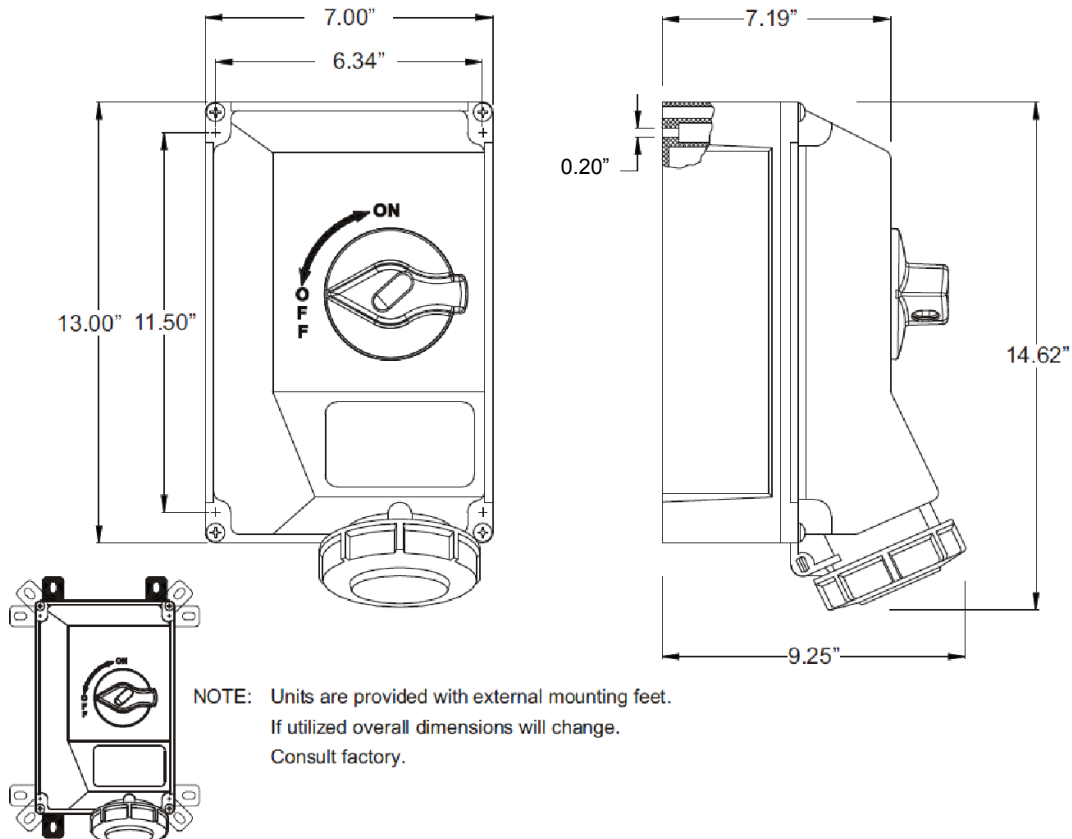

MENNEKES
Electrical Products
277 Fairfield Road
Fairfield, NJ 07004
800-882-7584
www.MENNEKES.com

RECEPTACLE, SWITCHED AND INTERLOCKED

Part No.	ME 360MI6
Description:	60 Amp 1Ø 3W 250Vac Switched and Interlocked Receptacle. 10hp@250Vac.
Construction:	NEMA 4X; 12
Approvals:	 us to UL Standard 508 and CSA C22.2 No.14-10 IEC 60309-1; IEC 60309-2

IEC COLOR CODE: Blue

GROUND SOCKET: 6 Hour Position Mates with Male in 6 Hour Position.

Drawing Not to Scale