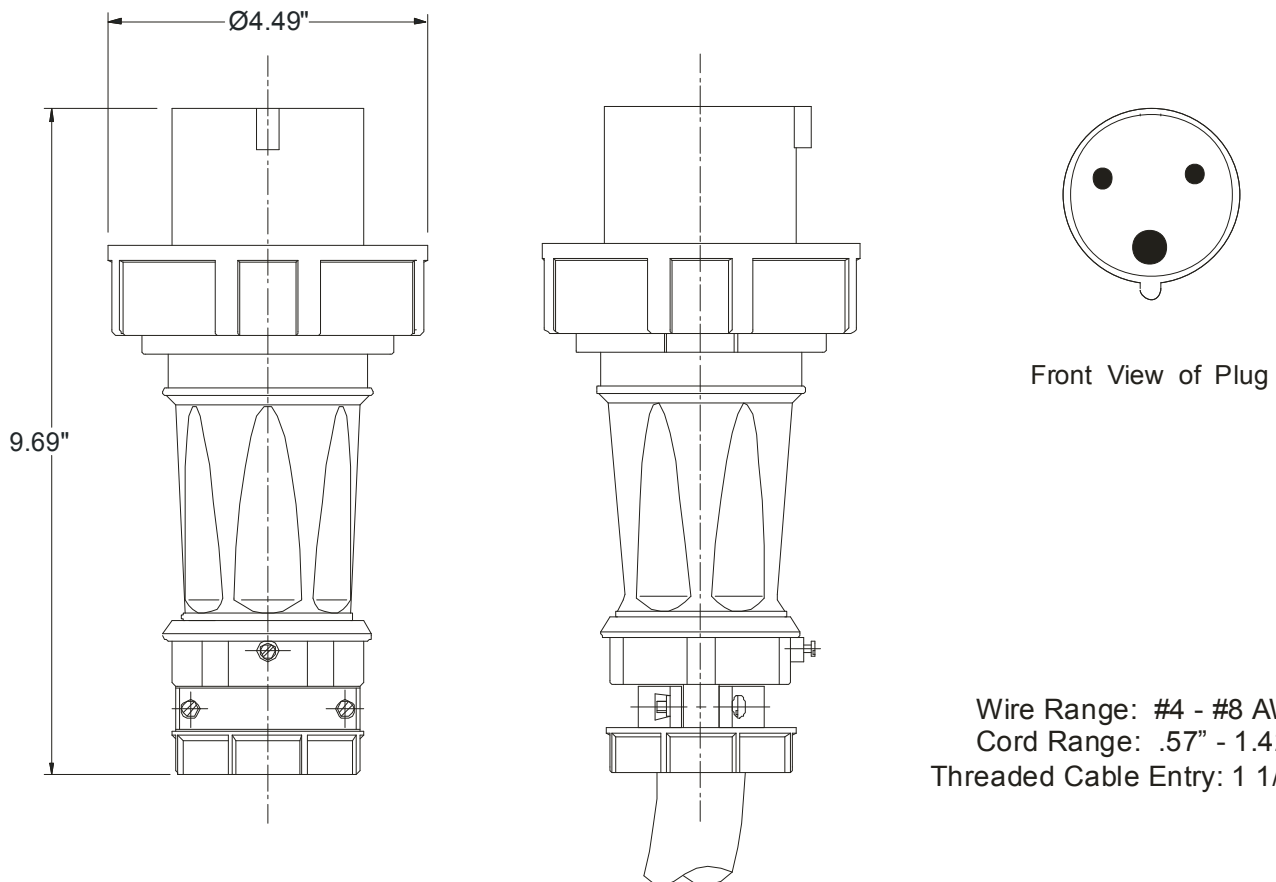

MENNEKES  
Electrical Products  
277 Fairfield Road  
Fairfield, NJ 07004  
800-882-7584  
www.MENNEKES.com

---

---

**PLUG, IN-LINE**

---

---

**Part No.** ME 360P6W  
**Description:** 60 Amp 250Vac 2 Pole, 3 Wire Plug  
**Construction:** Watertight IEC IP 67  
**Approvals:**  us to UL Standards 1682; 1686 and  
CSA C22.2 No. 182.1  
IEC 60309-1; IEC 60309-2

---

**IEC COLOR CODE:** Blue

**GROUND SOCKET:** 6 Hour Position Mates with Female in 6 Hour Position.

---

Front View of Plug

Wire Range: #4 - #8 AWG  
Cord Range: .57" - 1.42"  
Threaded Cable Entry: 1 1/2" NPT

Drawing Not to Scale