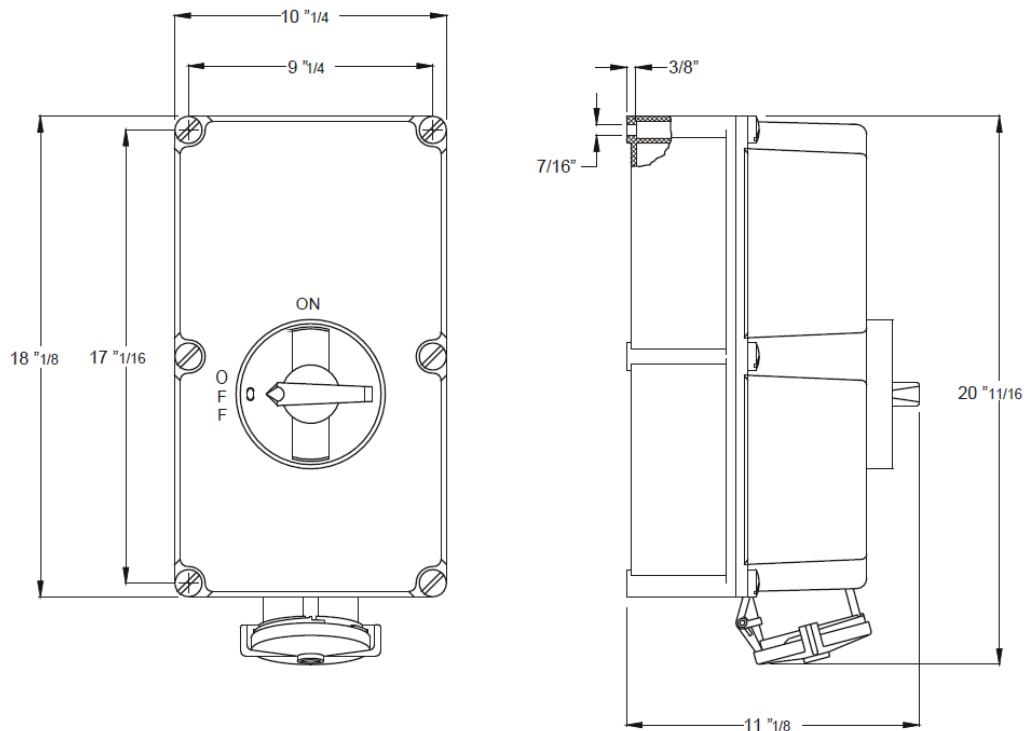

MENNEKES  
Electrical Products  
277 Fairfield Road  
Fairfield, NJ 07004  
800-882-7584  
www.MENNEKES.com

---

---

**RECEPTACLE, SWITCHED AND INTERLOCKED**

---

---

<b>Part No.</b>	ME 4100MI5
<b>Description:</b>	100 Amp 3 phase 4W 600Vac Switched and Interlocked Receptacle. 50hp@600Vac.
<b>Construction:</b>	NEMA 4X; 12
<b>Approvals:</b>	 us to UL Standard 508 and CSA C22.2 No.14-10 IEC 60309-1; IEC 60309-2

---

**IEC COLOR CODE:** Black**GROUND SOCKET:** 5 Hour Position Mates with Male in 7 Hour Position.

Dimensions in Inches Unless Otherwise Stated.

Drawing Not to Scale