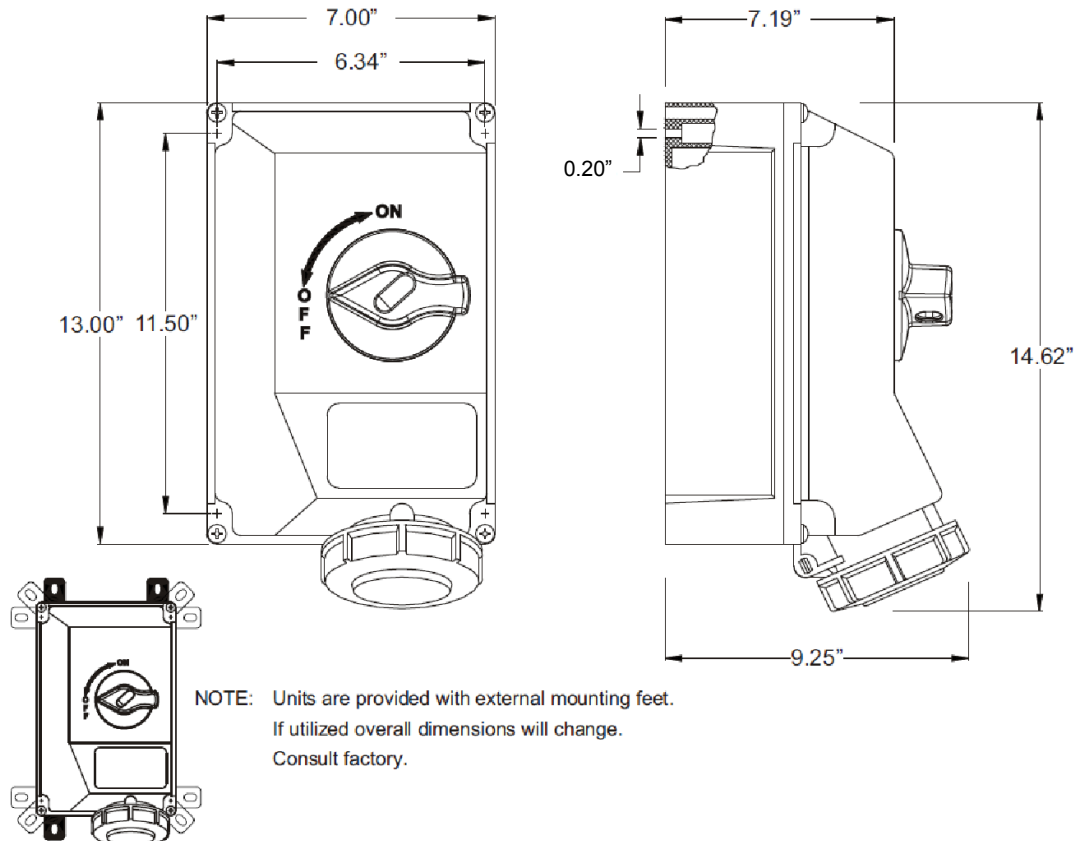

MENNEKES  
Electrical Products  
277 Fairfield Road  
Fairfield, NJ 07004  
800-882-7584  
www.MENNEKES.com

---

---

**RECEPTACLE, SWITCHED AND INTERLOCKED**

---

---

<b>Part No.</b>	ME 560MI9
<b>Description:</b>	60 Amp 3ØY 5W 120/208Vac Switched and Interlocked Receptacle 20hp@120/208Vac.
<b>Construction:</b>	NEMA 4X; 12
<b>Approvals:</b>	 us to UL Standard 508 and CSA C22.2 No.14-10 IEC 60309-1; IEC 60309-2

**IEC COLOR CODE:** Blue

**GROUND SOCKET:** 9 Hour Position Mates with Male in 3 Hour Position.

Drawing Not to Scale