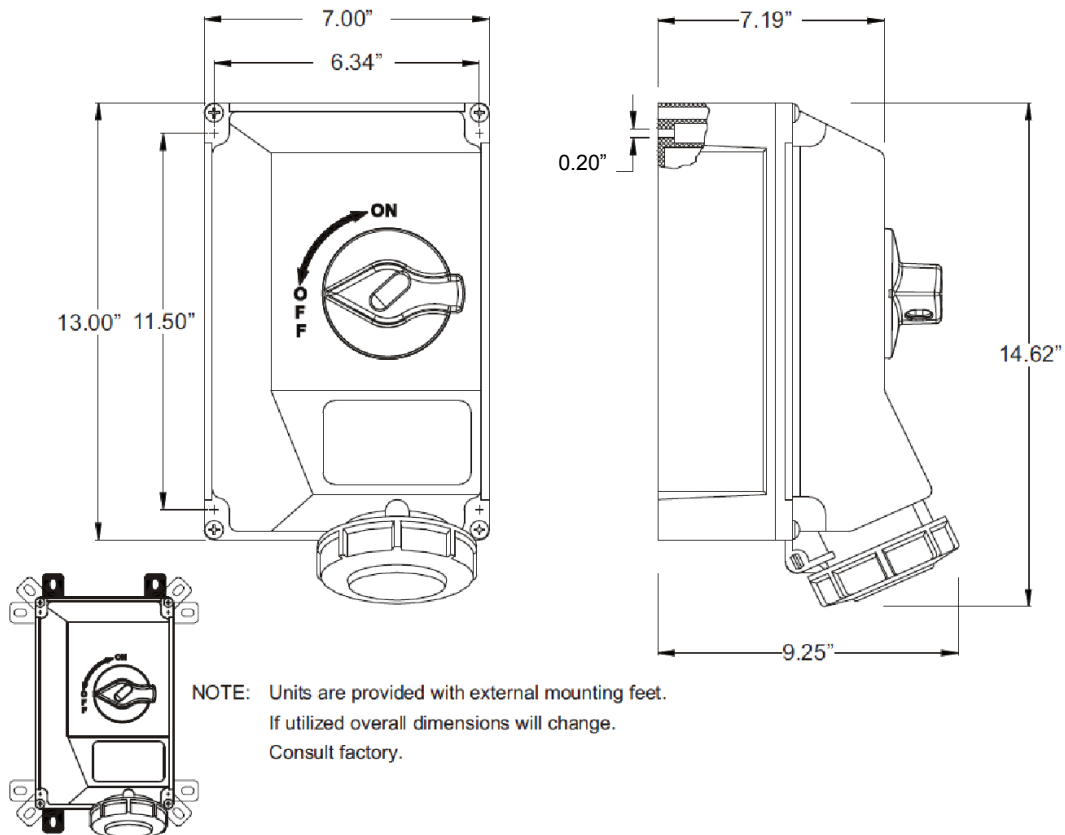

MENNEKES
Electrical Products
277 Fairfield Road
Fairfield, NJ 07004
800-882-7584
www.MENNEKES.com

RECEPTACLE, SWITCHED AND INTERLOCKED

Part No.	ME 460MI5
Description:	60 Amp 3Ø 4W 600Vac Switched and Interlocked Receptacle 50hp@600Vac.
Construction:	NEMA 4X; 12
Approvals:	 us to UL Standard 508 and CSA C22.2 No.14-10 IEC 60309-1; IEC 60309-2

IEC COLOR CODE: Black**GROUND SOCKET:** 5 Hour Position Mates with Male in 7 Hour Position.

Drawing Not to Scale