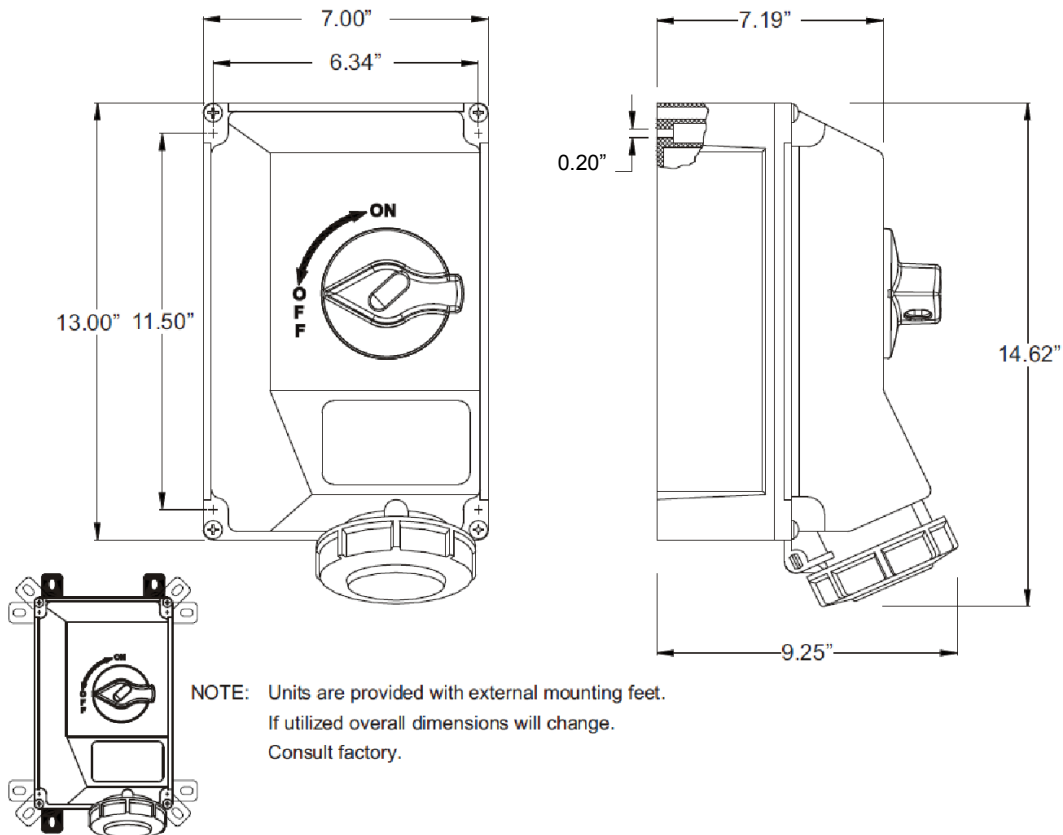

MENNEKES  
Electrical Products  
277 Fairfield Road  
Fairfield, NJ 07004  
800-882-7584  
www.MENNEKES.com

---

---

**RECEPTACLE, SWITCHED AND INTERLOCKED**

---

---

<b>Part No.</b>	ME 460MI7
<b>Description:</b>	60 Amp 3Ø 4W 480Vac Switched and Interlocked Receptacle 40hp@480Vac.
<b>Construction:</b>	NEMA 4X; 12
<b>Approvals:</b>	 us to UL Standard 508 and CSA C22.2 No.14-10 IEC 60309-1; IEC 60309-2

---

**IEC COLOR CODE:** Red**GROUND SOCKET:** 7 Hour Position Mates with Male in 5 Hour Position.

Drawing Not to Scale