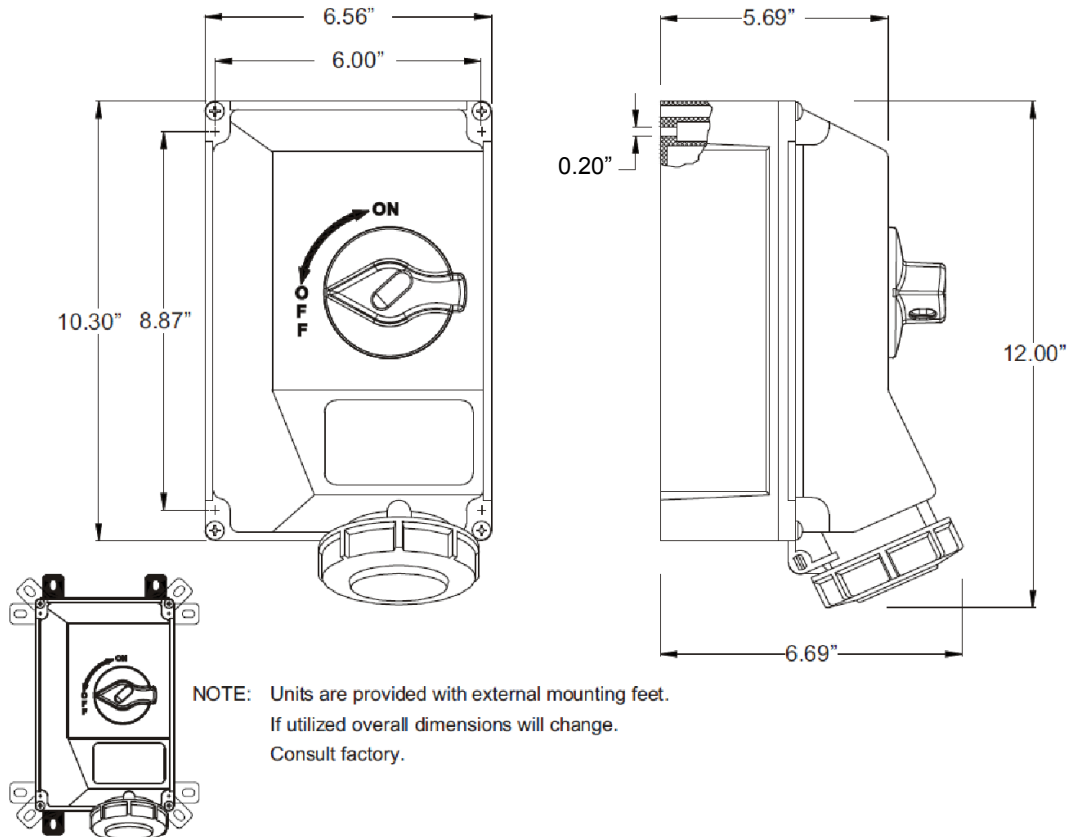

MENNEKES
Electrical Products
277 Fairfield Road
Fairfield, NJ 07004
800-882-7584
www.MENNEKES.com

RECEPTACLE, SWITCHED AND INTERLOCKED

Part No.	ME 430MI7
Description:	30 Amp 3Ø 4W 480Vac Switched and Interlocked Receptacle. 20hp@480Vac.
Construction:	NEMA 4X; 12
Approvals:	 us to UL Standard 508 and CSA C22.2 No.14-10 IEC 60309-1; IEC 60309-2

IEC COLOR CODE: Red**GROUND SOCKET:** 7 Hour Position Mates with Male in 5 Hour Position.

Drawing Not to Scale