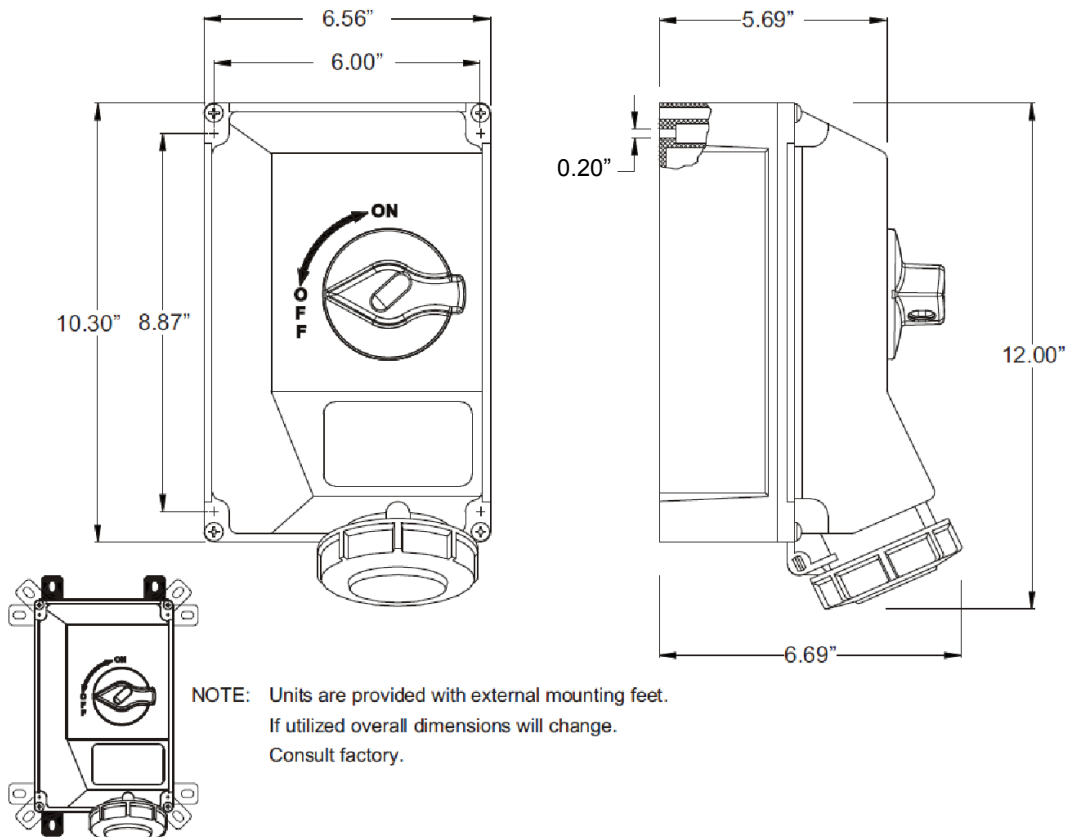

MENNEKES
Electrical Products
277 Fairfield Road
Fairfield, NJ 07004
800-882-7584
www.MENNEKES.com

RECEPTACLE, SWITCHED AND INTERLOCKED

| | |
|----------------------|--|
| Part No. | ME 430MI12 |
| Description: | 30 Amp 1Ø 4W 125/250Vac Switched and Interlocked Receptacle 2hp@125Vac; 5hp@250Vac. |
| Construction: | NEMA 4X; 12 |
| Approvals: |  us to UL Standard 508 and CSA C22.2 No.14-10 IEC 60309-1; IEC 60309-2 |

IEC COLOR CODE: Orange**GROUND SOCKET:** 12 Hour Position Mates with Male in 12 Hour Position.

Drawing Not to Scale