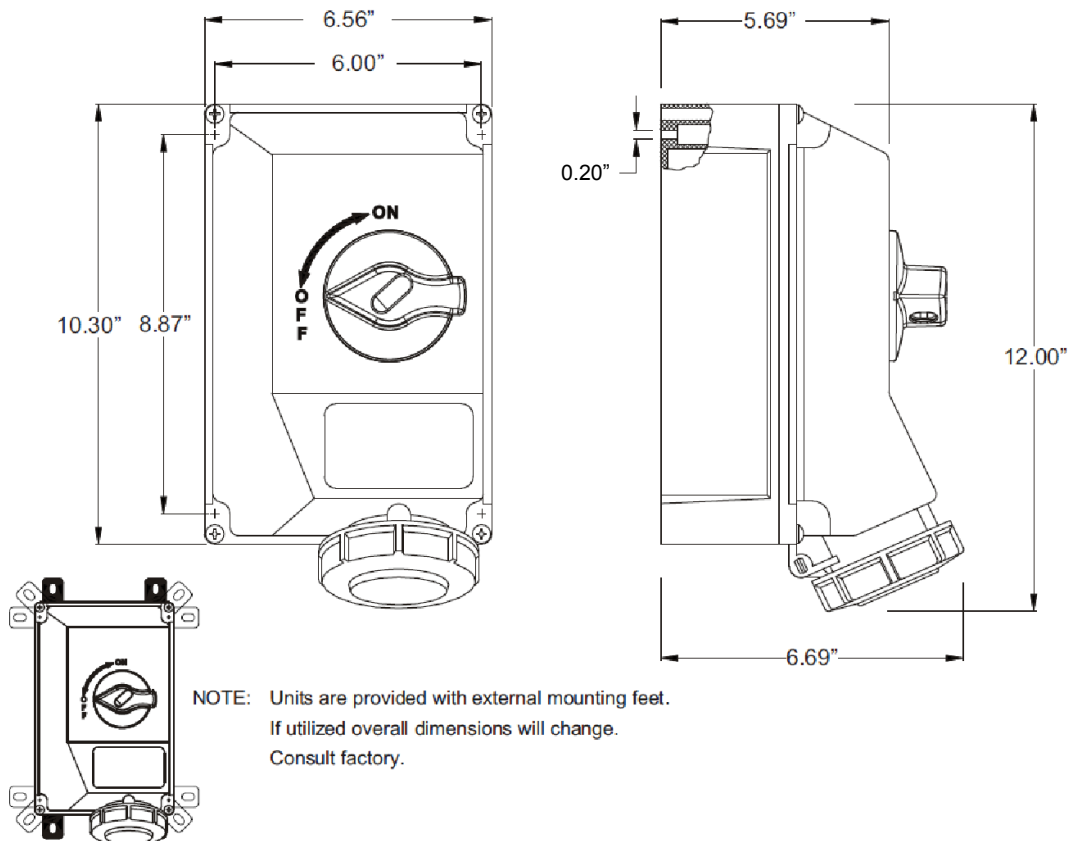

MENNEKES
Electrical Products
277 Fairfield Road
Fairfield, NJ 07004
800-882-7584
www.MENNEKES.com

RECEPTACLE, SWITCHED AND INTERLOCKED

Part No.	ME 330MI7
Description:	30 Amp 1Ø 3W 480Vac Switched and Interlocked Receptacle. 10hp@480Vac.
Construction:	NEMA 4X; 12
Approvals:	 us to UL Standard 508 and CSA C22.2 No.14-10 IEC 60309-1; IEC 60309-2

IEC COLOR CODE: Red**GROUND SOCKET:** 7 Hour Position Mates with Male in 5 Hour Position.

Drawing Not to Scale