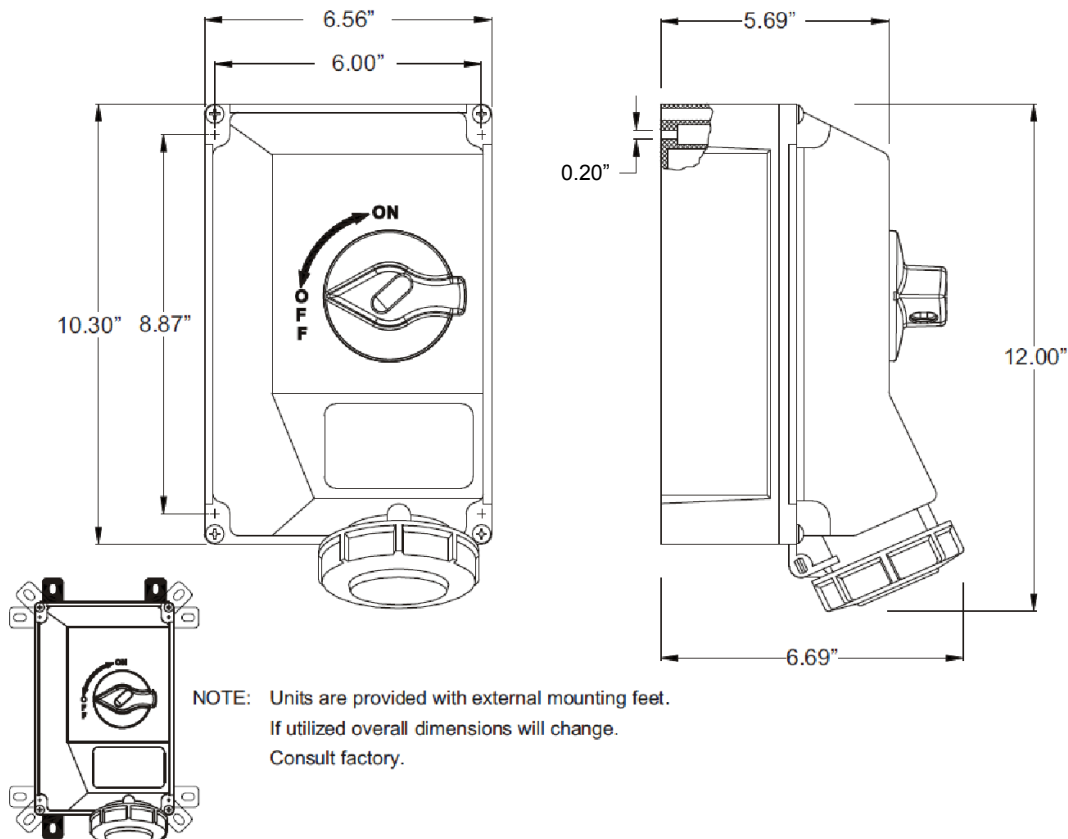

MENNEKES
Electrical Products
277 Fairfield Road
Fairfield, NJ 07004
800-882-7584
www.MENNEKES.com

RECEPTACLE, SWITCHED AND INTERLOCKED

Part No.	ME 330MI6
Description:	30 Amp 1Ø 3W 250Vac Switched and Interlocked Receptacle. 2hp@250Vac.
Construction:	NEMA 4X; 12
Approvals:	 us to UL Standard 508 and CSA C22.2 No.14-10 IEC 60309-1; IEC 60309-2

IEC COLOR CODE: Blue**GROUND SOCKET:** 6 Hour Position Mates with Male in 6 Hour Position.

Drawing Not to Scale