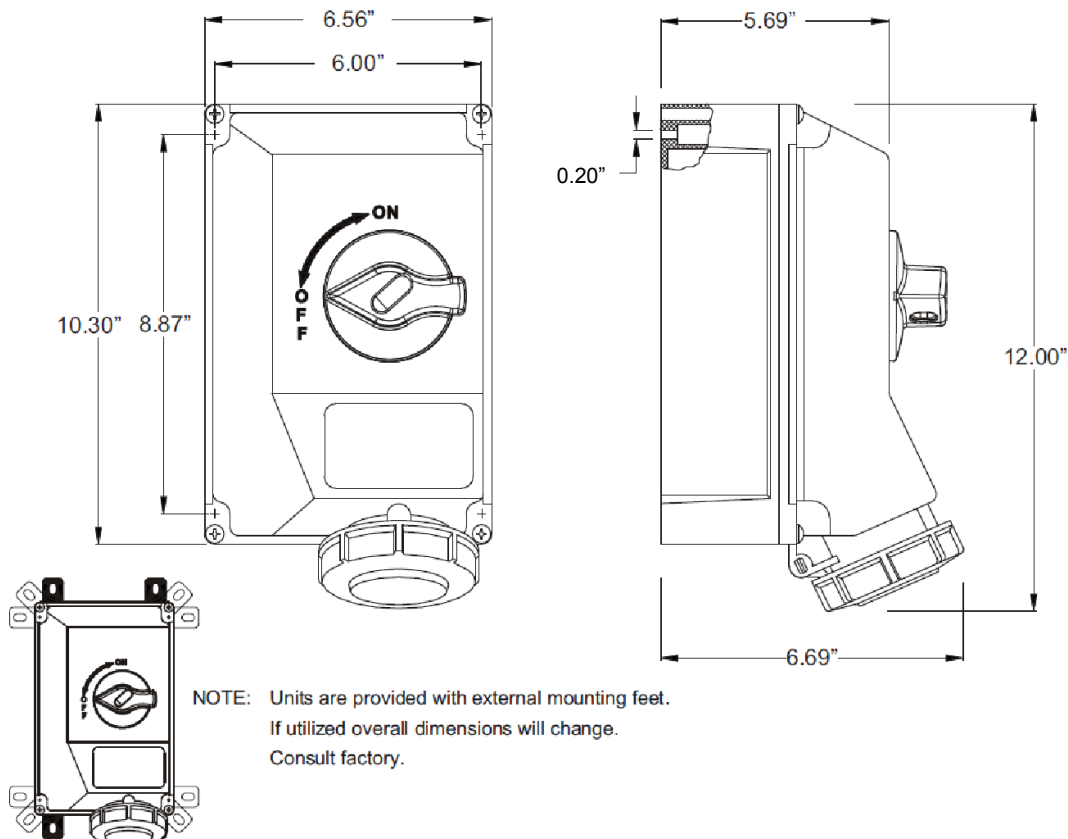

MENNEKES
Electrical Products
277 Fairfield Road
Fairfield, NJ 07004
800-882-7584
www.MENNEKES.com

RECEPTACLE, SWITCHED AND INTERLOCKED

Part No.	ME 330MI4
Description:	30 Amp 1Ø 3W 125Vac Switched and Interlocked Receptacle. 2hp@125Vac.
Construction:	NEMA 4X; 12
Approvals:	 us to UL Standard 508 and CSA C22.2 No.14-10 IEC 60309-1; IEC 60309-2

IEC COLOR CODE: Yellow**GROUND SOCKET:** 4 Hour Position Mates with Male in 8 Hour Position.

Drawing Not to Scale