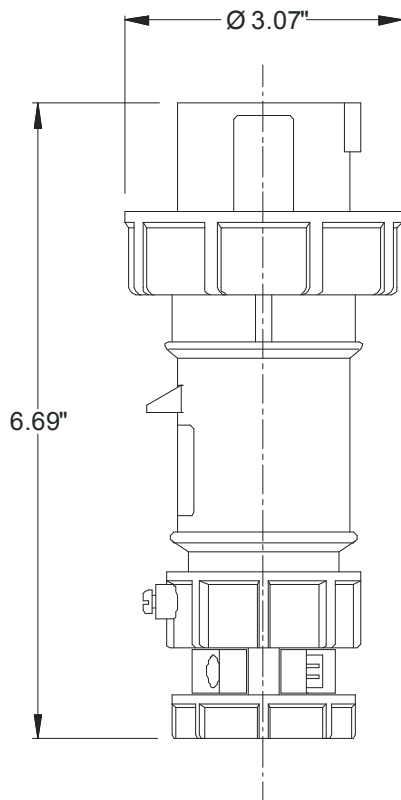

MENNEKES  
Electrical Products  
277 Fairfield Road  
Fairfield, NJ 07004  
800-882-7584  
www.MENNEKES.com

---

---

**PLUG, IN-LINE**

---

---

**Part No.** ME 420P7W  
**Description:** 20 Amp 3Ø 480Vac 3 Pole, 4 Wire Plug  
**Construction:** Watertight IEC IP 67  
**Approvals:**  us to UL Standards 1682; 1686 and  
CSA C22.2 No. 182.1  
IEC 60309-1; IEC 60309-2

**IEC COLOR CODE:** Red

**GROUND SOCKET:** 5 Hour Position Mates with Female in 7 Hour Position.

---

Front View of Plug

Wire Range: #10 - #14 AWG  
Cord Range: .36" - .76"  
Threaded Cable Entry: 3/4" NPT

Drawing Not to Scale