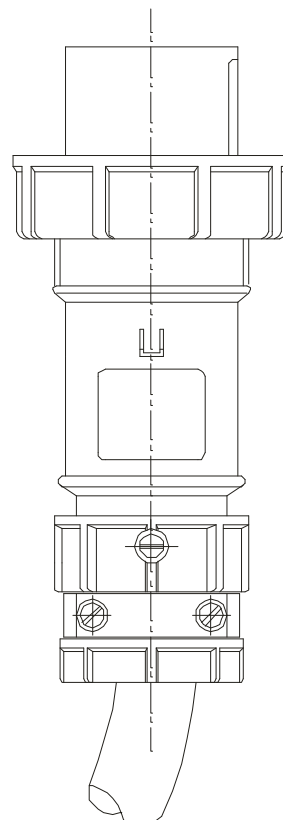

MENNEKES  
Electrical Products  
277 Fairfield Road  
Fairfield, NJ 07004  
800-882-7584  
www.MENNEKES.com

---

---

**PLUG, IN-LINE**

---

---

**Part No.** ME 420P7W  
**Description:** 20 Amp 3Ø 480Vac 3 Pole, 4 Wire Plug  
**Construction:** Watertight IEC IP 67  
**Approvals:**  us to UL Standards 1682; 1686 and  
CSA C22.2 No. 182.1  
IEC 60309-1; IEC 60309-2

**IEC COLOR CODE:** Red

**GROUND SOCKET:** 5 Hour Position Mates with Female in 7 Hour Position.

---

Front View of Plug

Wire Range: #10 - #14 AWG  
Cord Range: .36" - .76"  
Threaded Cable Entry: 3/4" NPT

Drawing Not to Scale