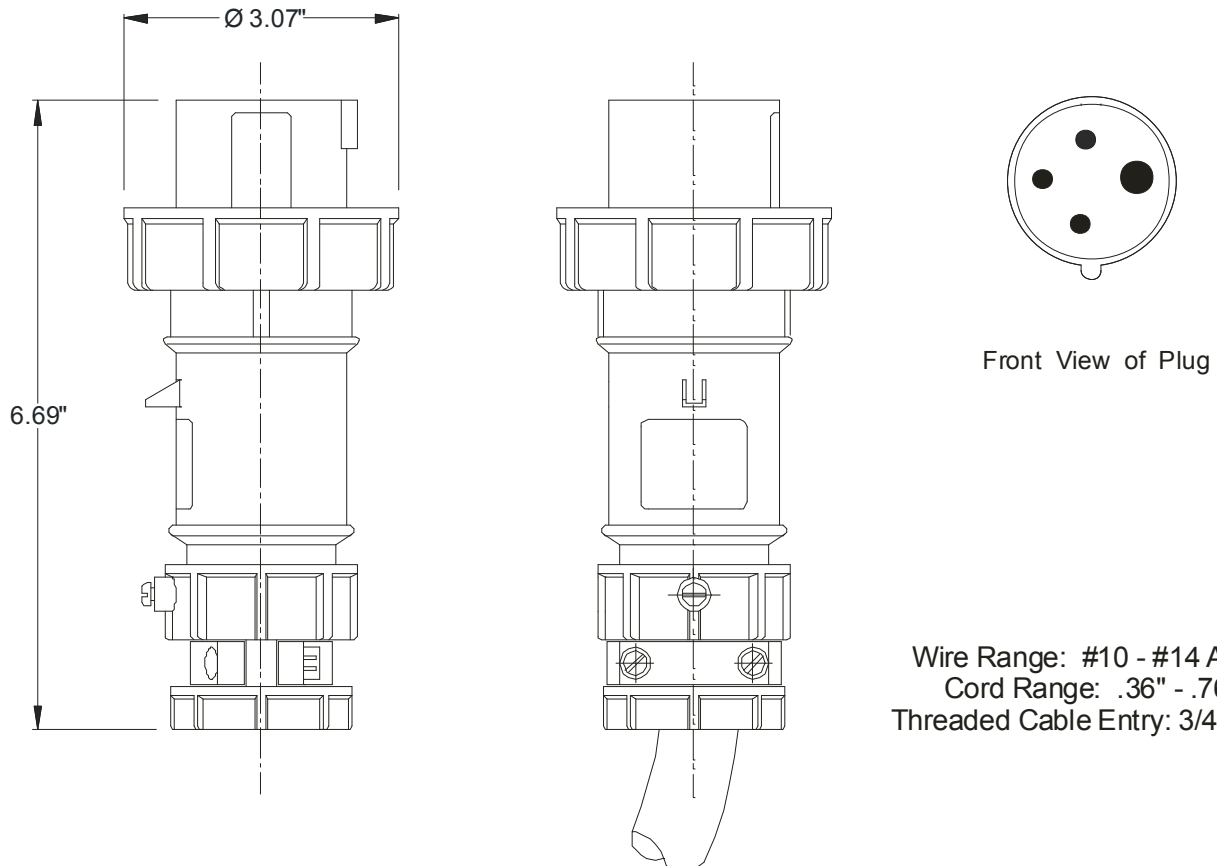

MENNEKES  
Electrical Products  
277 Fairfield Road  
Fairfield, NJ 07004  
800-882-7584  
www.MENNEKES.com

---

---

**PLUG, IN-LINE**

---

---

**Part No.** ME 420P9W  
**Description:** 20 Amp 3Ø 250Vac 3 Pole, 4 Wire Plug  
**Construction:** Watertight IEC IP 67  
**Approvals:**  us to UL Standards 1682; 1686 and  
CSA C22.2 No. 182.1  
IEC 60309-1; IEC 60309-2

---

**IEC COLOR CODE:** Blue

**GROUND SOCKET:** 3 Hour Position Mates with Female in 9 Hour Position.

---

Wire Range: #10 - #14 AWG  
Cord Range: .36" - .76"  
Threaded Cable Entry: 3/4" NPT

Drawing Not to Scale