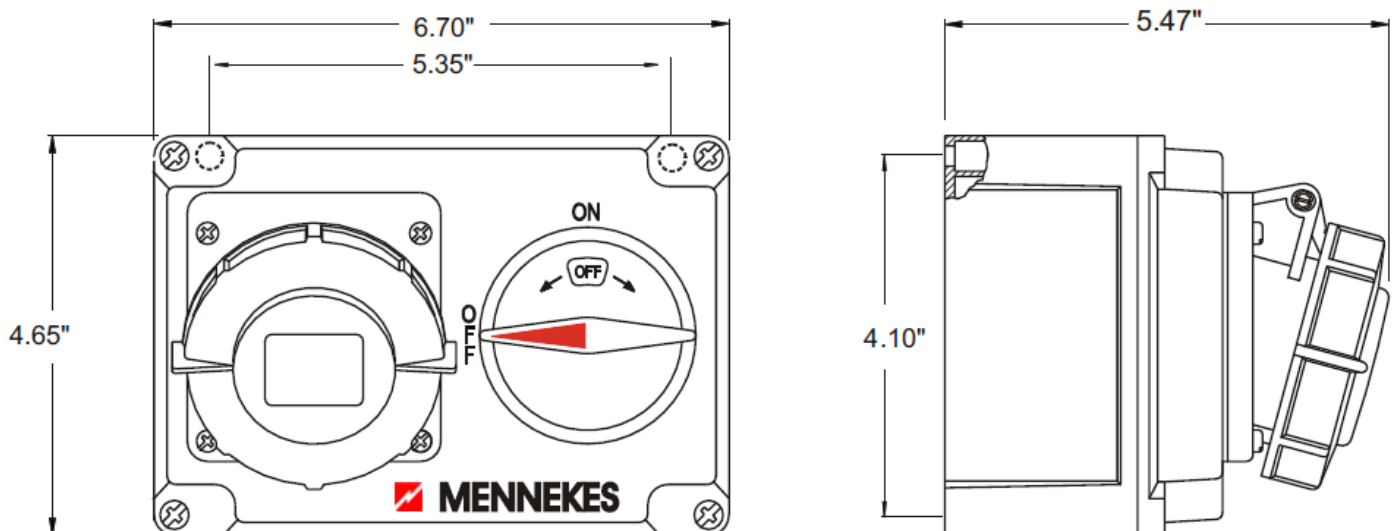

MENNEKES
Electrical Products
277 Fairfield Road
Fairfield, NJ 07004
800-882-7584
www.MENNEKES.com

RECEPTACLE, SWITCHED AND INTERLOCKED

Part No.	ME 420HMI9
Description:	20 Amp 3Ø 4W 250Vac Switched and Interlocked Receptacle 5hp@250Vac
Construction:	NEMA 4X; 12
Compliance:	UL 508; UL 50E and CSA C22.2 No.14-10 IEC 60309-1; IEC 60309-2

IEC COLOR CODE: Blue

GROUND SOCKET: 9 Hour Position Mates with Male in 3 Hour Position.

Drawing Not to Scale