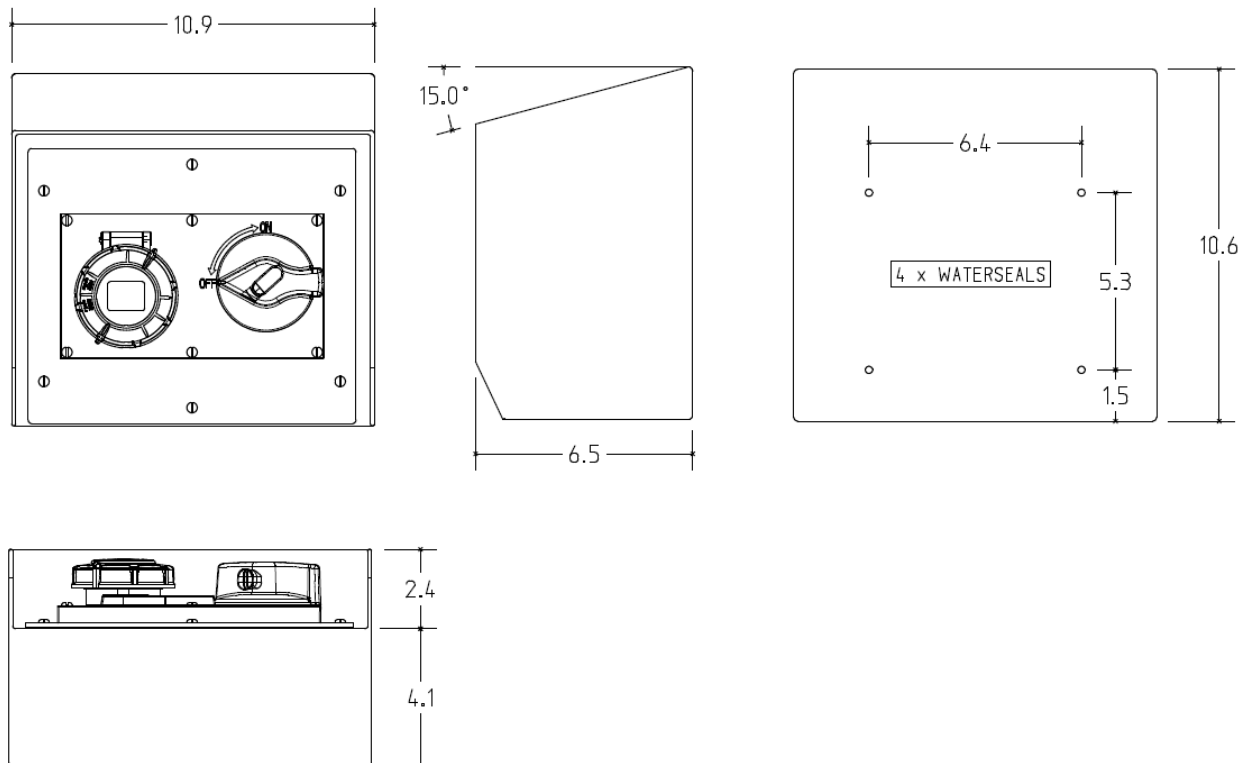

MENNEKES
Electrical Products
277 Fairfield Road
Fairfield, NJ 07004
800-882-7584
www.MENNEKES.com

RECEPTACLE, SWITCHED AND INTERLOCKED

Part No.	ME 320SLPMI6
Description:	20 Amp 1Ø 3W 250Vac Switched and Interlocked Receptacle 1.5hp@250Vac
Construction:	NEMA 4X; 12
Compliance:	UL Standard 508 and CSA C22.2 No.14-10; UL 50E IEC 60309-1; IEC 60309-2

IEC COLOR CODE: Blue

GROUND SOCKET: 6 Hour Position Mates with Male in 6 Hour Position.

Drawing Not to Scale