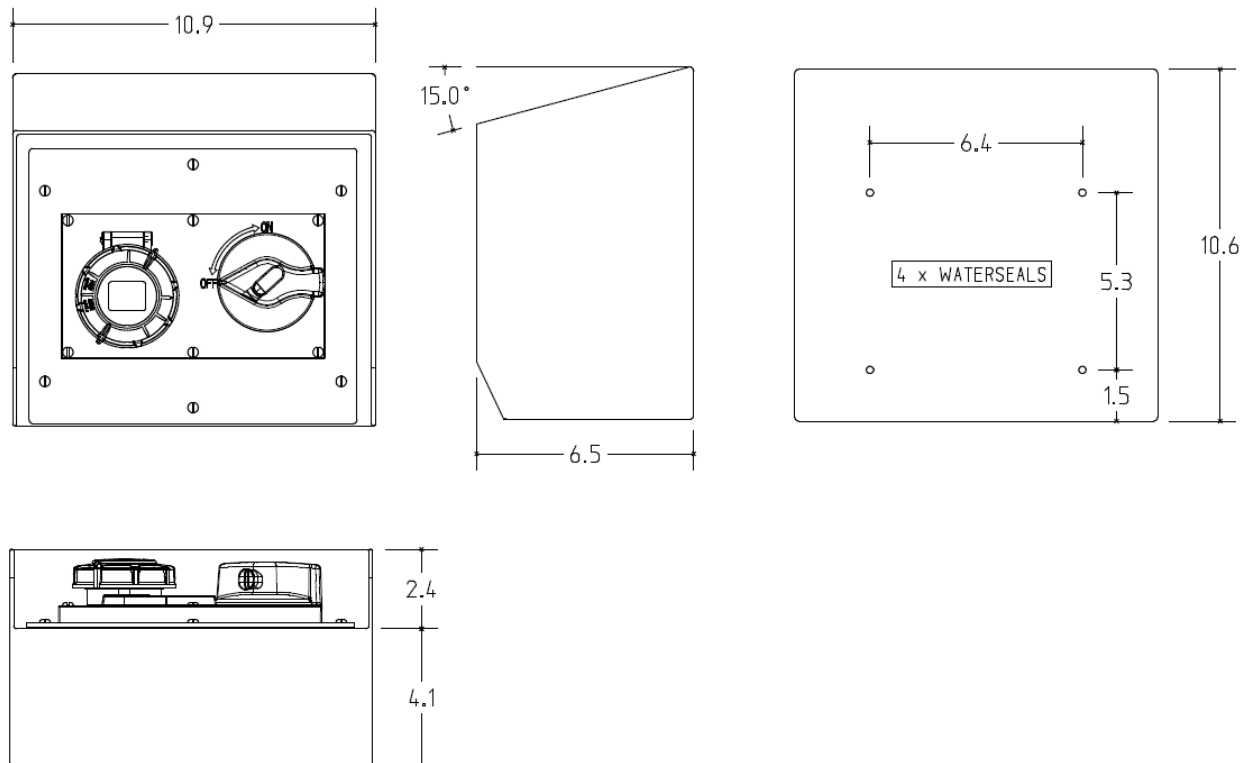

MENNEKES
Electrical Products
277 Fairfield Road
Fairfield, NJ 07004
800-882-7584
www.MENNEKES.com

RECEPTACLE, SWITCHED AND INTERLOCKED

Part No.	ME 420SLPMI12
Description:	20 Amp 1Ø 4W 125/250Vac Switched and Interlocked Receptacle 0.75hp@125Vac; 1.5hp@250Vac
Construction:	NEMA 4X; 12
Compliance:	UL Standard 508 and CSA C22.2 No.14-10; UL 50E IEC 60309-1; IEC 60309-2

IEC COLOR CODE: Orange

GROUND SOCKET: 12 Hour Position Mates with Male in 12 Hour Position.

Drawing Not to Scale