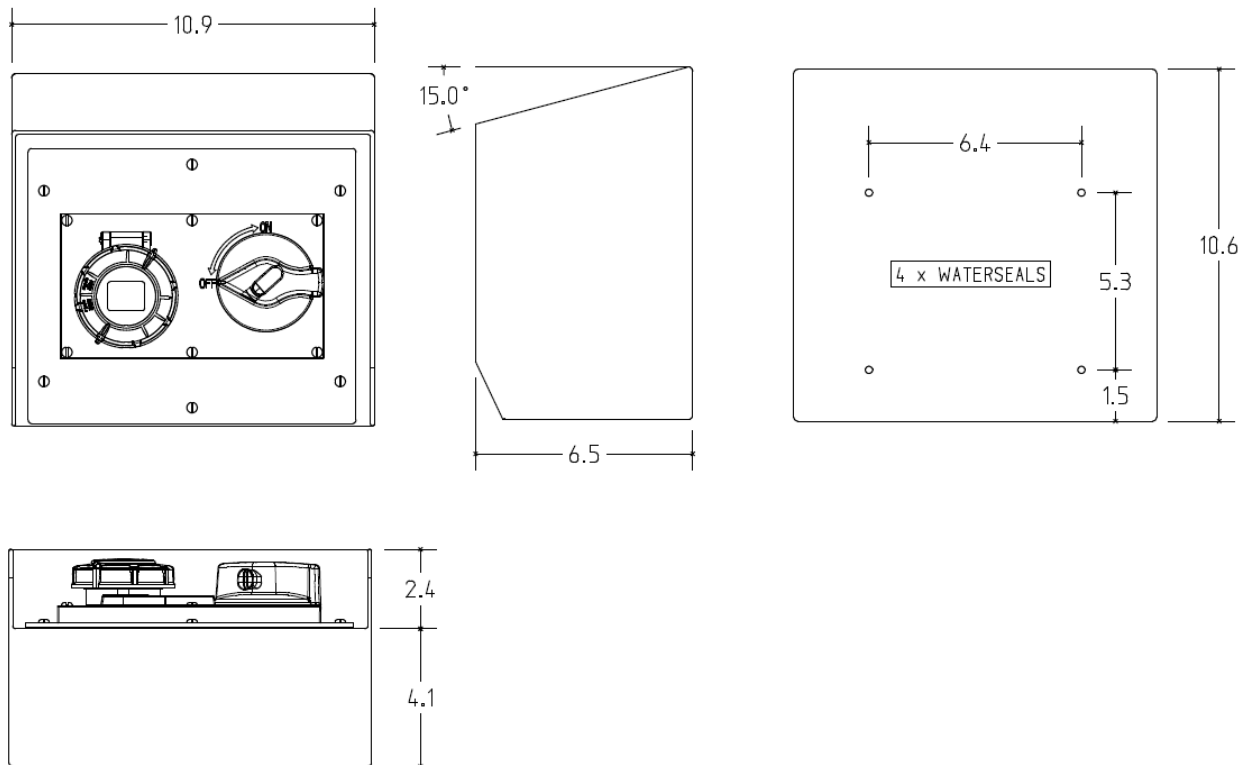

MENNEKES
Electrical Products
277 Fairfield Road
Fairfield, NJ 07004
800-882-7584
www.MENNEKES.com

RECEPTACLE, SWITCHED AND INTERLOCKED

Part No.	ME 420SLPMI9
Description:	20 Amp 3Ø 4W 250Vac Switched and Interlocked Receptacle 3hp@250Vac
Construction:	NEMA 4X; 12
Compliance:	UL Standard 508 and CSA C22.2 No.14-10; UL 50E IEC 60309-1; IEC 60309-2

IEC COLOR CODE: Blue

GROUND SOCKET: 9 Hour Position Mates with Male in 3 Hour Position.

Drawing Not to Scale