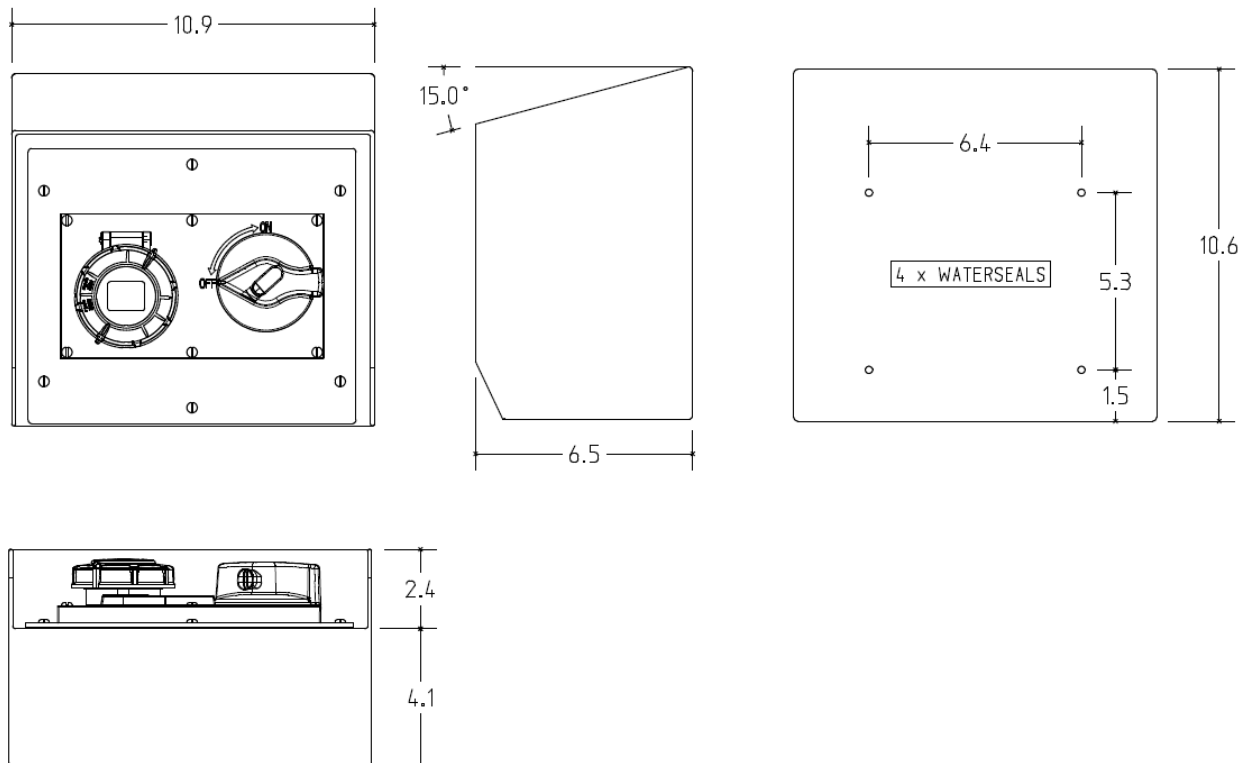

MENNEKES
Electrical Products
277 Fairfield Road
Fairfield, NJ 07004
800-882-7584
www.MENNEKES.com

RECEPTACLE, SWITCHED AND INTERLOCKED

Part No.	ME 420SLPMI5
Description:	20 Amp 3Ø 4W 600Vac Switched and Interlocked Receptacle 7.5hp@600Vac
Construction:	NEMA 4X; 12
Compliance:	UL Standard 508 and CSA C22.2 No.14-10; UL 50E IEC 60309-1; IEC 60309-2

IEC COLOR CODE: Black

GROUND SOCKET: 5 Hour Position Mates with Male in 7 Hour Position.

Drawing Not to Scale