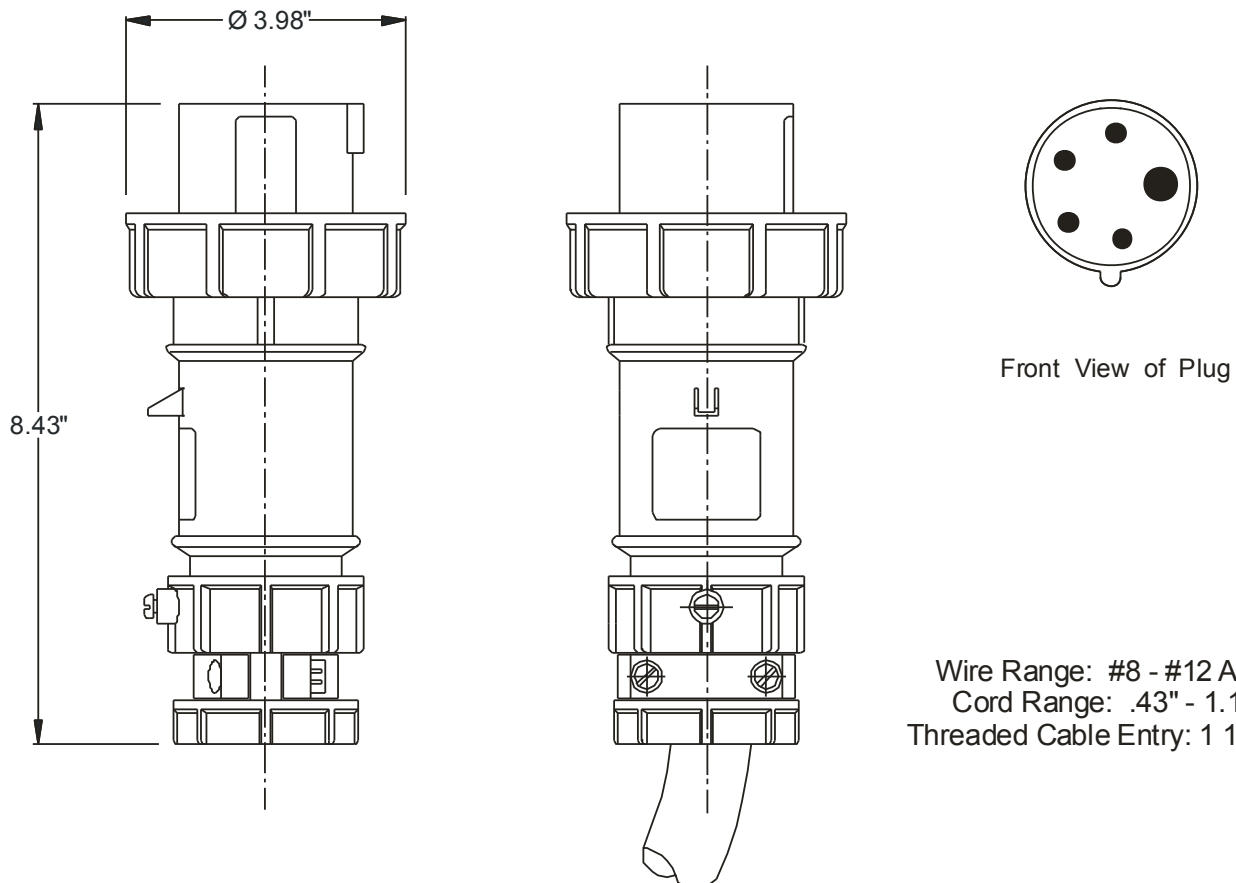

MENNEKES
Electrical Products
277 Fairfield Road
Fairfield, NJ 07004
800-882-7584
www.MENNEKES.com

PLUG, IN-LINE

Part No.	ME 530P9W
Description:	30 Amp 3ØY 120/208Vac 4 Pole, 5 Wire Plug
Construction:	UL Type 4X; IEC IP 67 Watertight
Approvals:	 to UL Standards 1682; 1686 and CSA C22.2 No. 182.1 UL Locked Rotor HP Rating – 2 HP IEC 60309-1; IEC 60309-2

IEC COLOR CODE: Blue

GROUND SOCKET: 3 Hour Position Mates with Female in 9 Hour Position.

Front View of Plug

Wire Range: #8 - #12 AWG
Cord Range: .43" - 1.12"
Threaded Cable Entry: 1 1/4" NPT

Drawing Not to Scale