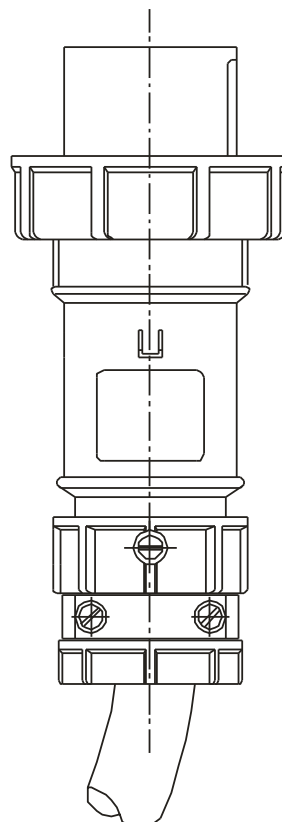

MENNEKES  
Electrical Products  
277 Fairfield Road  
Fairfield, NJ 07004  
800-882-7584  
www.MENNEKES.com

---

---

**PLUG, IN-LINE**

---

---

<b>Part No.</b>	ME 430P12W
<b>Description:</b>	30 Amp 125/250Vac 3 Pole, 4 Wire Plug
<b>Construction:</b>	UL Type 4X; IEC IP 67 Watertight
<b>Approvals:</b>	 to UL Standards 1682; 1686 and CSA C22.2 No. 182.1 UL Locked Rotor HP Rating – 2 HP @ 125V; 3HP @250V IEC 60309-1; IEC 60309-2

---

**IEC COLOR CODE:** Orange**GROUND SOCKET:** 12 Hour Position Mates with Female in 12 Hour Position.

Front View of Plug

Wire Range: #8 - #12 AWG  
Cord Range: .43" - .94"  
Threaded Cable Entry: 1" NPT

Drawing Not to Scale