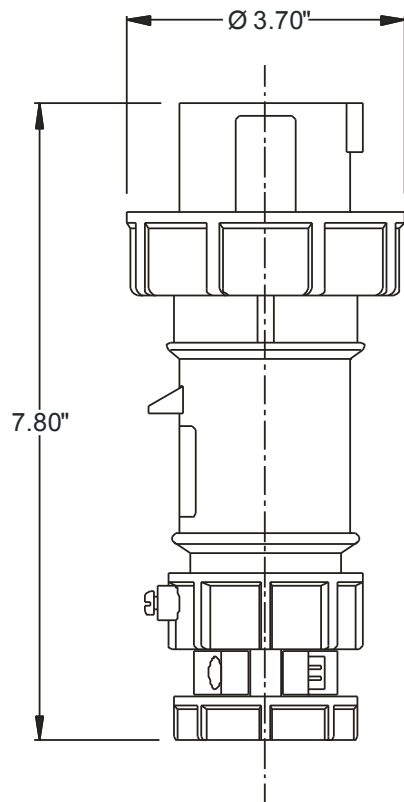

MENNEKES  
Electrical Products  
277 Fairfield Road  
Fairfield, NJ 07004  
800-882-7584  
www.MENNEKES.com

---

---

**PLUG, IN-LINE**

---

---

<b>Part No.</b>	ME 430P12W
<b>Description:</b>	30 Amp 125/250Vac 3 Pole, 4 Wire Plug
<b>Construction:</b>	UL Type 4X; IEC IP 67 Watertight
<b>Approvals:</b>	 to UL Standards 1682; 1686 and CSA C22.2 No. 182.1 UL Locked Rotor HP Rating – 2 HP @ 125V; 3HP @250V IEC 60309-1; IEC 60309-2

---

**IEC COLOR CODE:** Orange**GROUND SOCKET:** 12 Hour Position Mates with Female in 12 Hour Position.

Front View of Plug

Wire Range: #8 - #12 AWG  
Cord Range: .43" - .94"  
Threaded Cable Entry: 1" NPT

Drawing Not to Scale