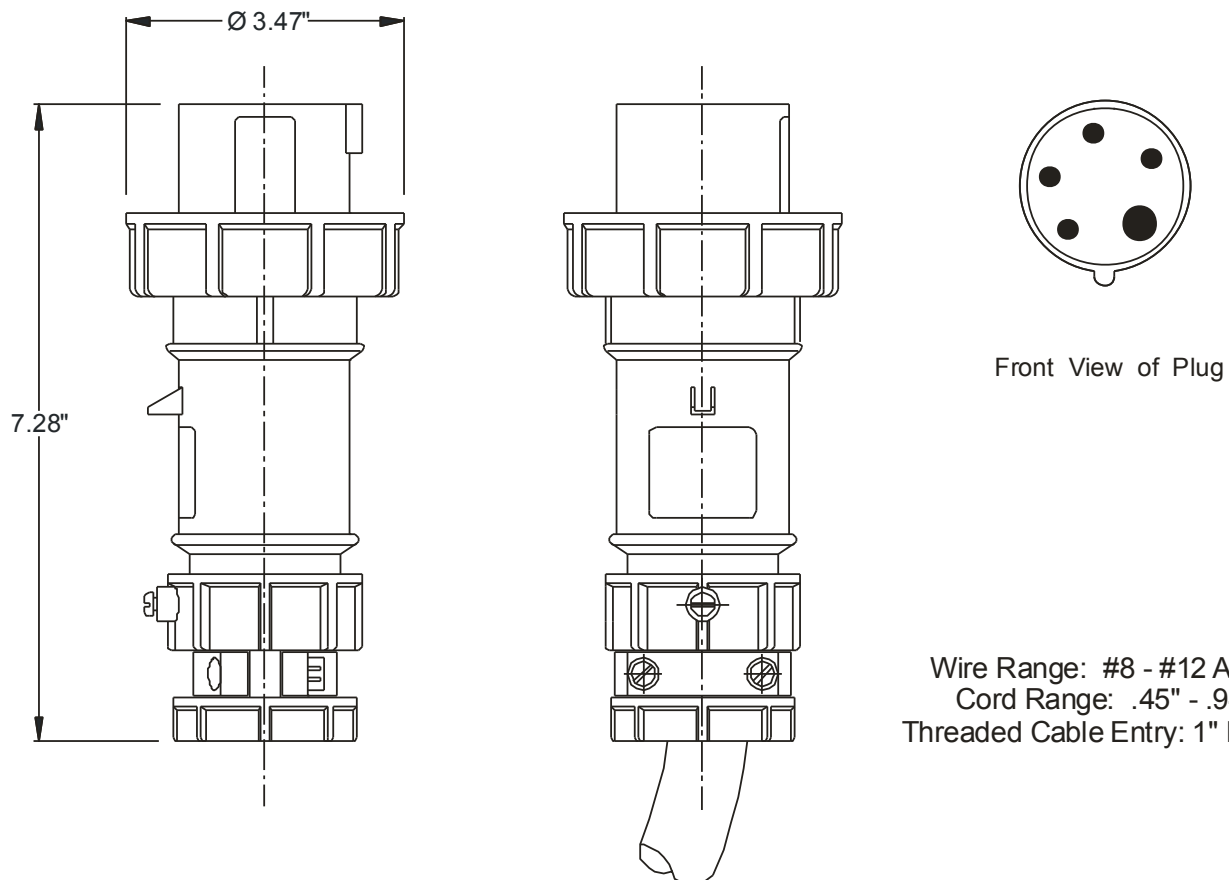

MENNEKES
Electrical Products
277 Fairfield Road
Fairfield, NJ 07004
800-882-7584
www.MENNEKES.com

PLUG, IN-LINE

Part No.	ME 520P7W
Description:	20 Amp 3ØY 277/480Vac 4 Pole, 5 Wire Plug
Construction:	UL Type 4X; IEC IP 67 Watertight
Approvals:	 to UL Standards 1682; 1686 and CSA C22.2 No. 182.1 UL Locked Rotor HP Rating – 5 HP IEC 60309-1; IEC 60309-2

IEC COLOR CODE: Red**GROUND SOCKET:** 5 Hour Position Mates with Female in 7 Hour Position.

Front View of Plug

Wire Range: #8 - #12 AWG
Cord Range: .45" - .94"
Threaded Cable Entry: 1" NPT

Drawing Not to Scale