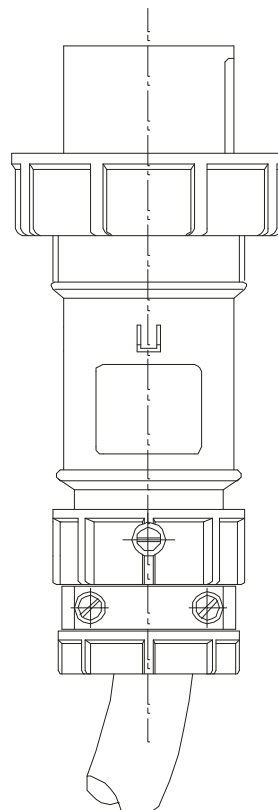

MENNEKES
Electrical Products
277 Fairfield Road
Fairfield, NJ 07004
800-882-7584
www.MENNEKES.com

PLUG, IN-LINE

Part No. ME 420P12W
Description: 20 Amp 125/250Vac 3 Pole, 4 Wire Plug
Construction: Watertight IEC IP 67
Approvals:  us to UL Standards 1682; 1686 and
CSA C22.2 No. 182.1
IEC 60309-1; IEC 60309-2

IEC COLOR CODE: Orange

GROUND SOCKET: 12 Hour Position Mates with Female in 12 Hour Position.

Front View of Plug

Wire Range: #10 - #14 AWG
Cord Range: .36" - .76"
Threaded Cable Entry: 3/4" NPT

Drawing Not to Scale