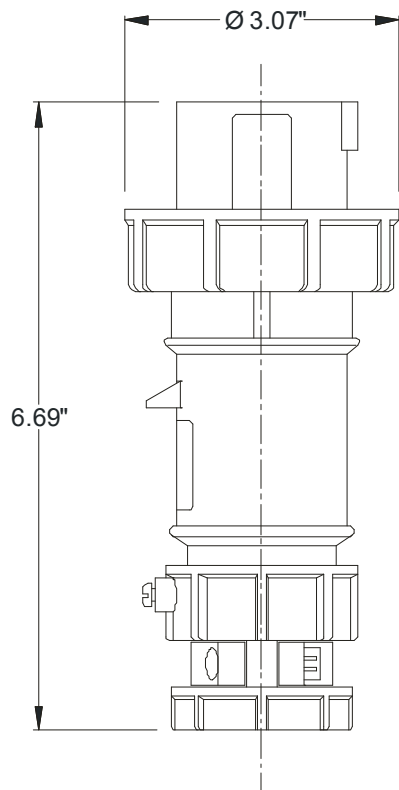

MENNEKES
Electrical Products
277 Fairfield Road
Fairfield, NJ 07004
800-882-7584
www.MENNEKES.com

PLUG, IN-LINE

Part No. ME 420P12W
Description: 20 Amp 125/250Vac 3 Pole, 4 Wire Plug
Construction: Watertight IEC IP 67
Approvals:  us to UL Standards 1682; 1686 and
CSA C22.2 No. 182.1
IEC 60309-1; IEC 60309-2

IEC COLOR CODE: Orange

GROUND SOCKET: 12 Hour Position Mates with Female in 12 Hour Position.

Front View of Plug

Wire Range: #10 - #14 AWG
Cord Range: .36" - .76"
Threaded Cable Entry: 3/4" NPT

Drawing Not to Scale