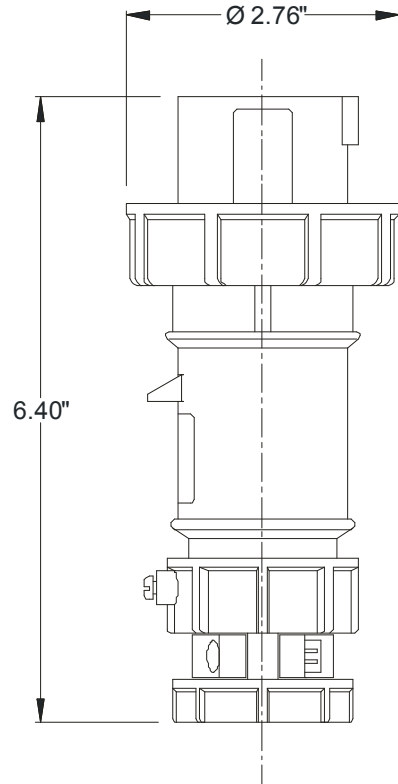

MENNEKES
Electrical Products
277 Fairfield Road
Fairfield, NJ 07004
800-882-7584
www.MENNEKES.com

PLUG, IN-LINE

Part No. ME 320P6W
Description: 20 Amp 250Vac 2 Pole, 3 Wire Plug
Construction: Watertight IEC IP 67
Approvals:  us to UL Standards 1682; 1686 and
CSA C22.2 No. 182.1
IEC 60309-1; IEC 60309-2

IEC COLOR CODE: Blue

GROUND SOCKET: 6 Hour Position Mates with Female in 6 Hour Position.

Front View of Plug

Wire Range: #10 - #14 AWG
Cord Range: .36" - .76"
Threaded Cable Entry: 3/4" NPT

Drawing Not to Scale