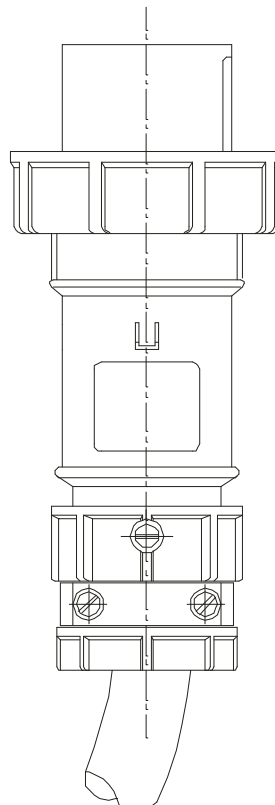

MENNEKES
Electrical Products
277 Fairfield Road
Fairfield, NJ 07004
800-882-7584
www.MENNEKES.com

PLUG, IN-LINE

Part No. ME 320P6W
Description: 20 Amp 250Vac 2 Pole, 3 Wire Plug
Construction: Watertight IEC IP 67
Approvals:  us to UL Standards 1682; 1686 and
CSA C22.2 No. 182.1
IEC 60309-1; IEC 60309-2

IEC COLOR CODE: Blue

GROUND SOCKET: 6 Hour Position Mates with Female in 6 Hour Position.

Front View of Plug

Wire Range: #10 - #14 AWG
Cord Range: .36" - .76"
Threaded Cable Entry: 3/4" NPT

Drawing Not to Scale