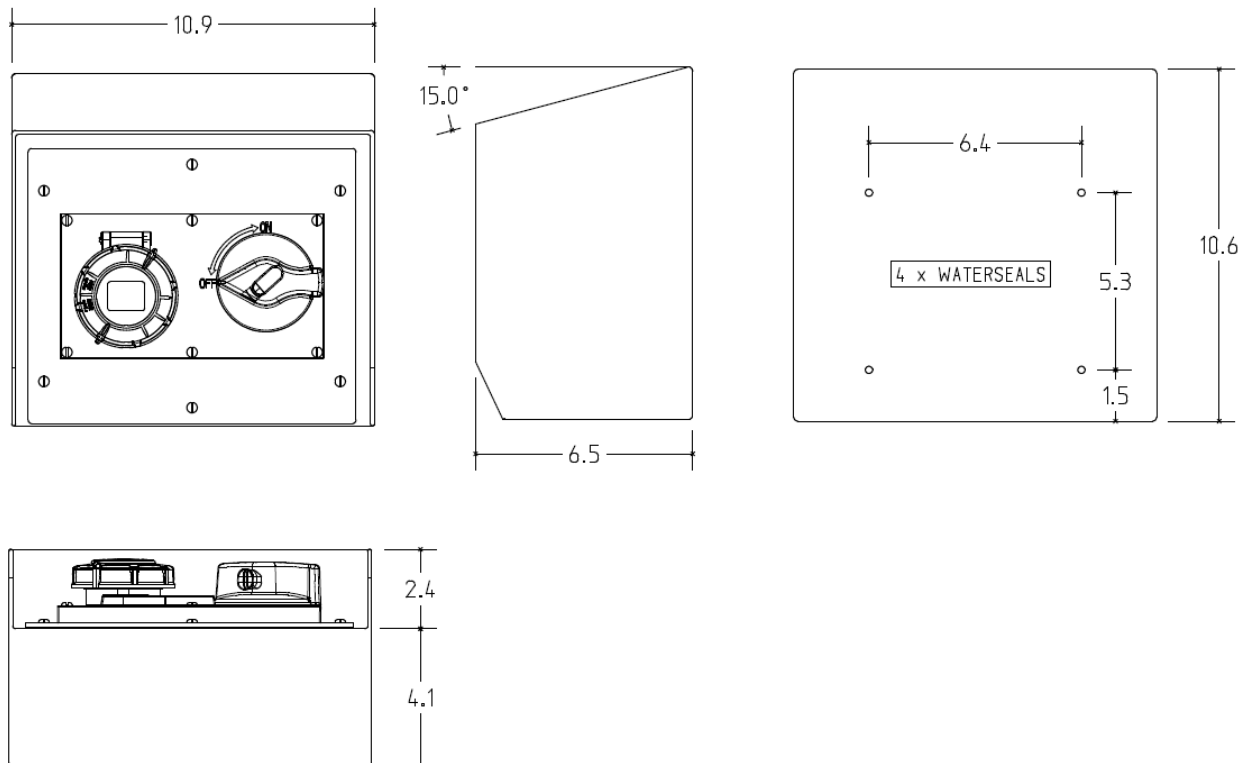

MENNEKES
Electrical Products
277 Fairfield Road
Fairfield, NJ 07004
800-882-7584
www.MENNEKES.com

RECEPTACLE, SWITCHED AND INTERLOCKED

Part No.	ME 530SLPMI7
Description:	30 Amp 3Ø 5W 277/480Vac Switched and Interlocked Receptacle 15hp@277Vac; 15hp@480Vac
Construction:	NEMA 4X; 12
Compliance:	UL Standard 508 and CSA C22.2 No.14-10; UL 50E IEC 60309-1; IEC 60309-2

IEC COLOR CODE: Red

GROUND SOCKET: 7 Hour Position Mates with Male in 5 Hour Position.

Drawing Not to Scale