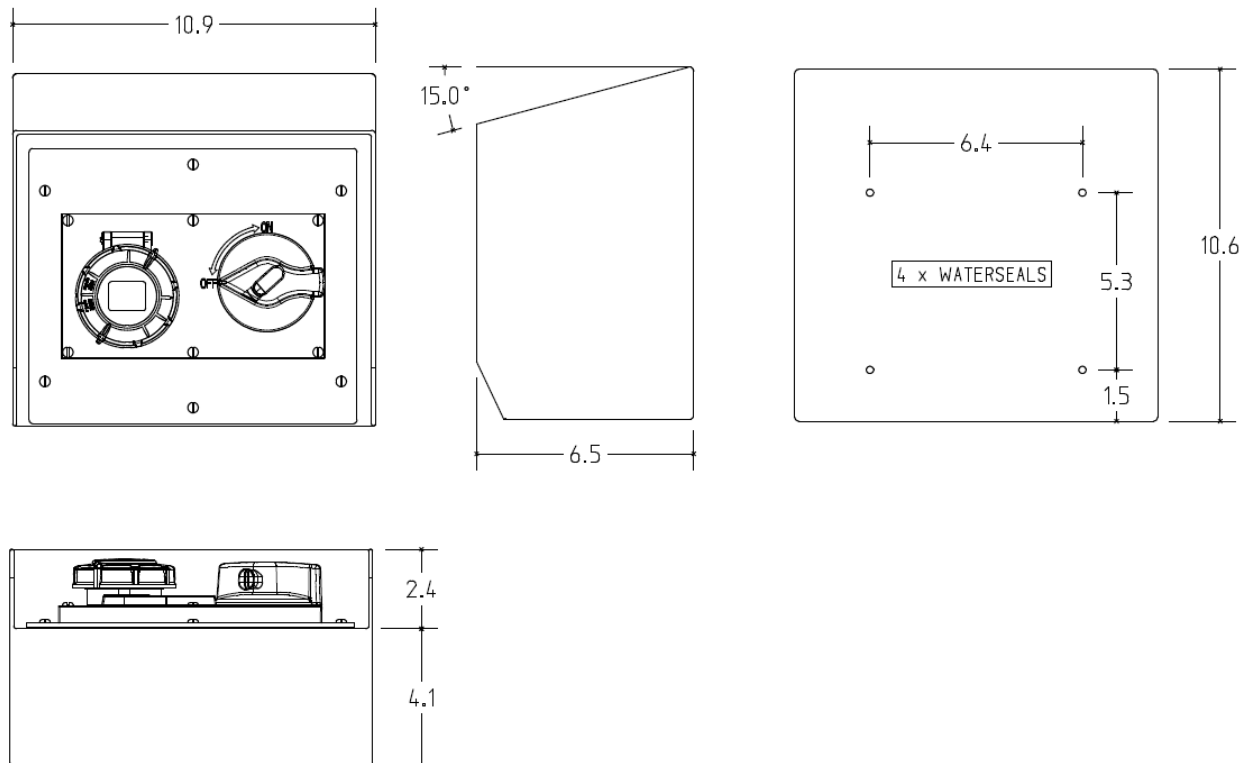

MENNEKES
Electrical Products
277 Fairfield Road
Fairfield, NJ 07004
800-882-7584
www.MENNEKES.com

RECEPTACLE, SWITCHED AND INTERLOCKED

Part No.	ME 530SLPMI9
Description:	30 Amp 3Ø 5W 120/208Vac Switched and Interlocked Receptacle 7.5hp@120Vac; 7.5hp@208Vac
Construction:	NEMA 4X; 12
Compliance:	UL Standard 508 and CSA C22.2 No.14-10; UL 50E IEC 60309-1; IEC 60309-2

IEC COLOR CODE: Blue

GROUND SOCKET: 9 Hour Position Mates with Male in 3 Hour Position.

Drawing Not to Scale