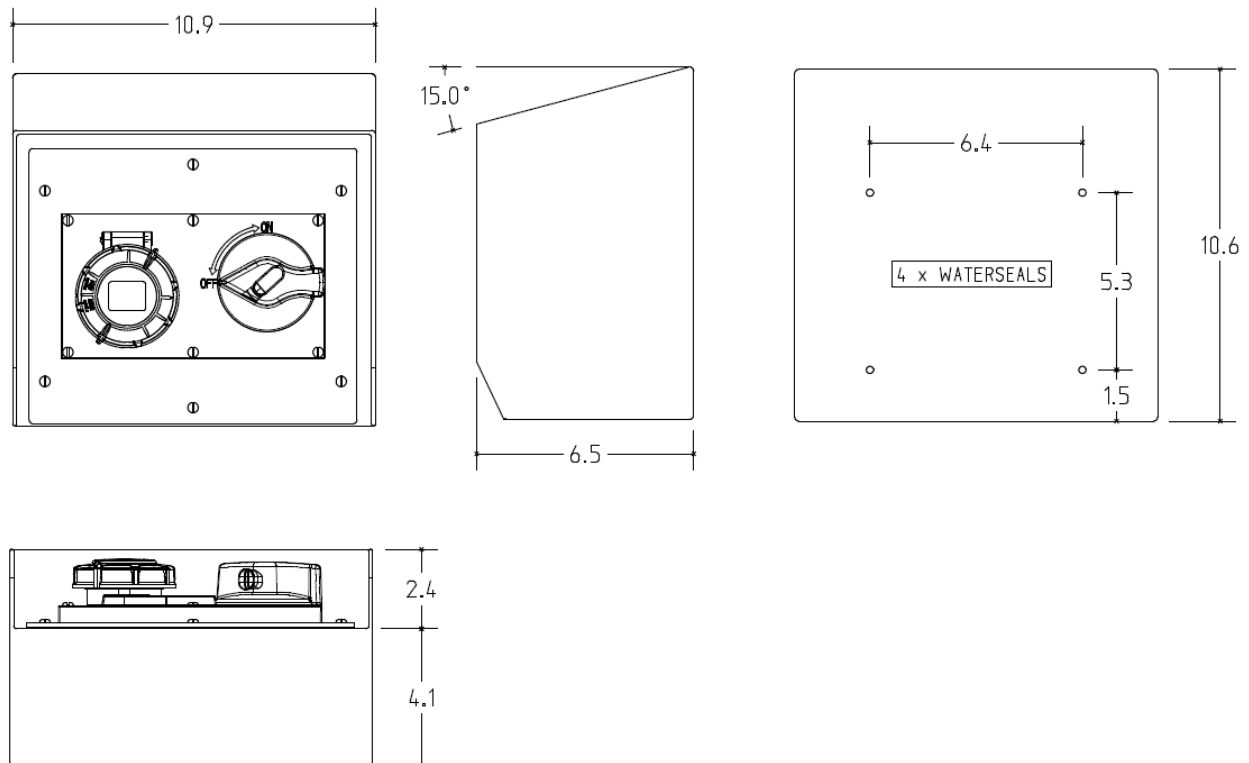

MENNEKES
Electrical Products
277 Fairfield Road
Fairfield, NJ 07004
800-882-7584
www.MENNEKES.com

RECEPTACLE, SWITCHED AND INTERLOCKED

Part No.	ME 330SLPMI4
Description:	30 Amp 1Ø 3W 125Vac Switched and Interlocked Receptacle 1.5hp@125Vac
Construction:	NEMA 4X; 12
Compliance:	UL Standard 508 and CSA C22.2 No.14-10; UL 50E IEC 60309-1; IEC 60309-2

IEC COLOR CODE: Yellow

GROUND SOCKET: 4 Hour Position Mates with Male in 8 Hour Position.

Drawing Not to Scale