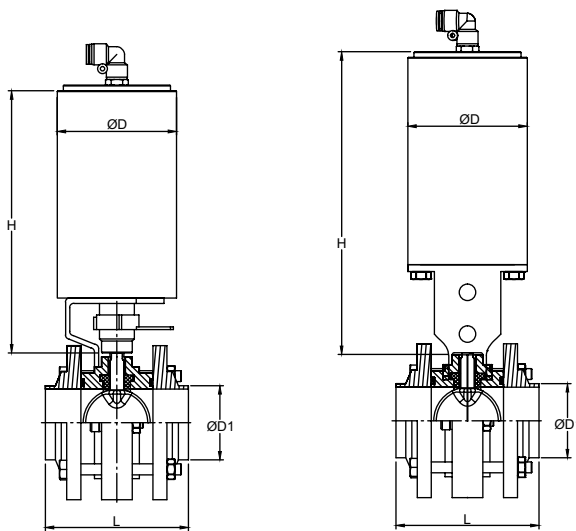

TPBFV-SPA Series

CKAN

 Pneumatic Three-piece Butterfly Valve

 不锈钢气动三片式法兰蝶阀

SIZE	D1		L		D		H	
	in	mm	in	mm	in	mm	in	mm
1"	1.00	25.4	4.02	102	3.35	85	6.79	172.5
1 1/2"	1.50	38.1	4.09	104	3.35	85	6.79	172.5
2"	2.00	50.8	4.21	107	3.35	85	6.79	172.5
2.5"	2.50	63.5	4.17	106	3.35	85	6.79	172.5
3"	3.00	76.2	4.06	103	3.35	85	6.79	172.5
4"	4.00	101.6	4.53	115	3.35	85	6.79	172.5